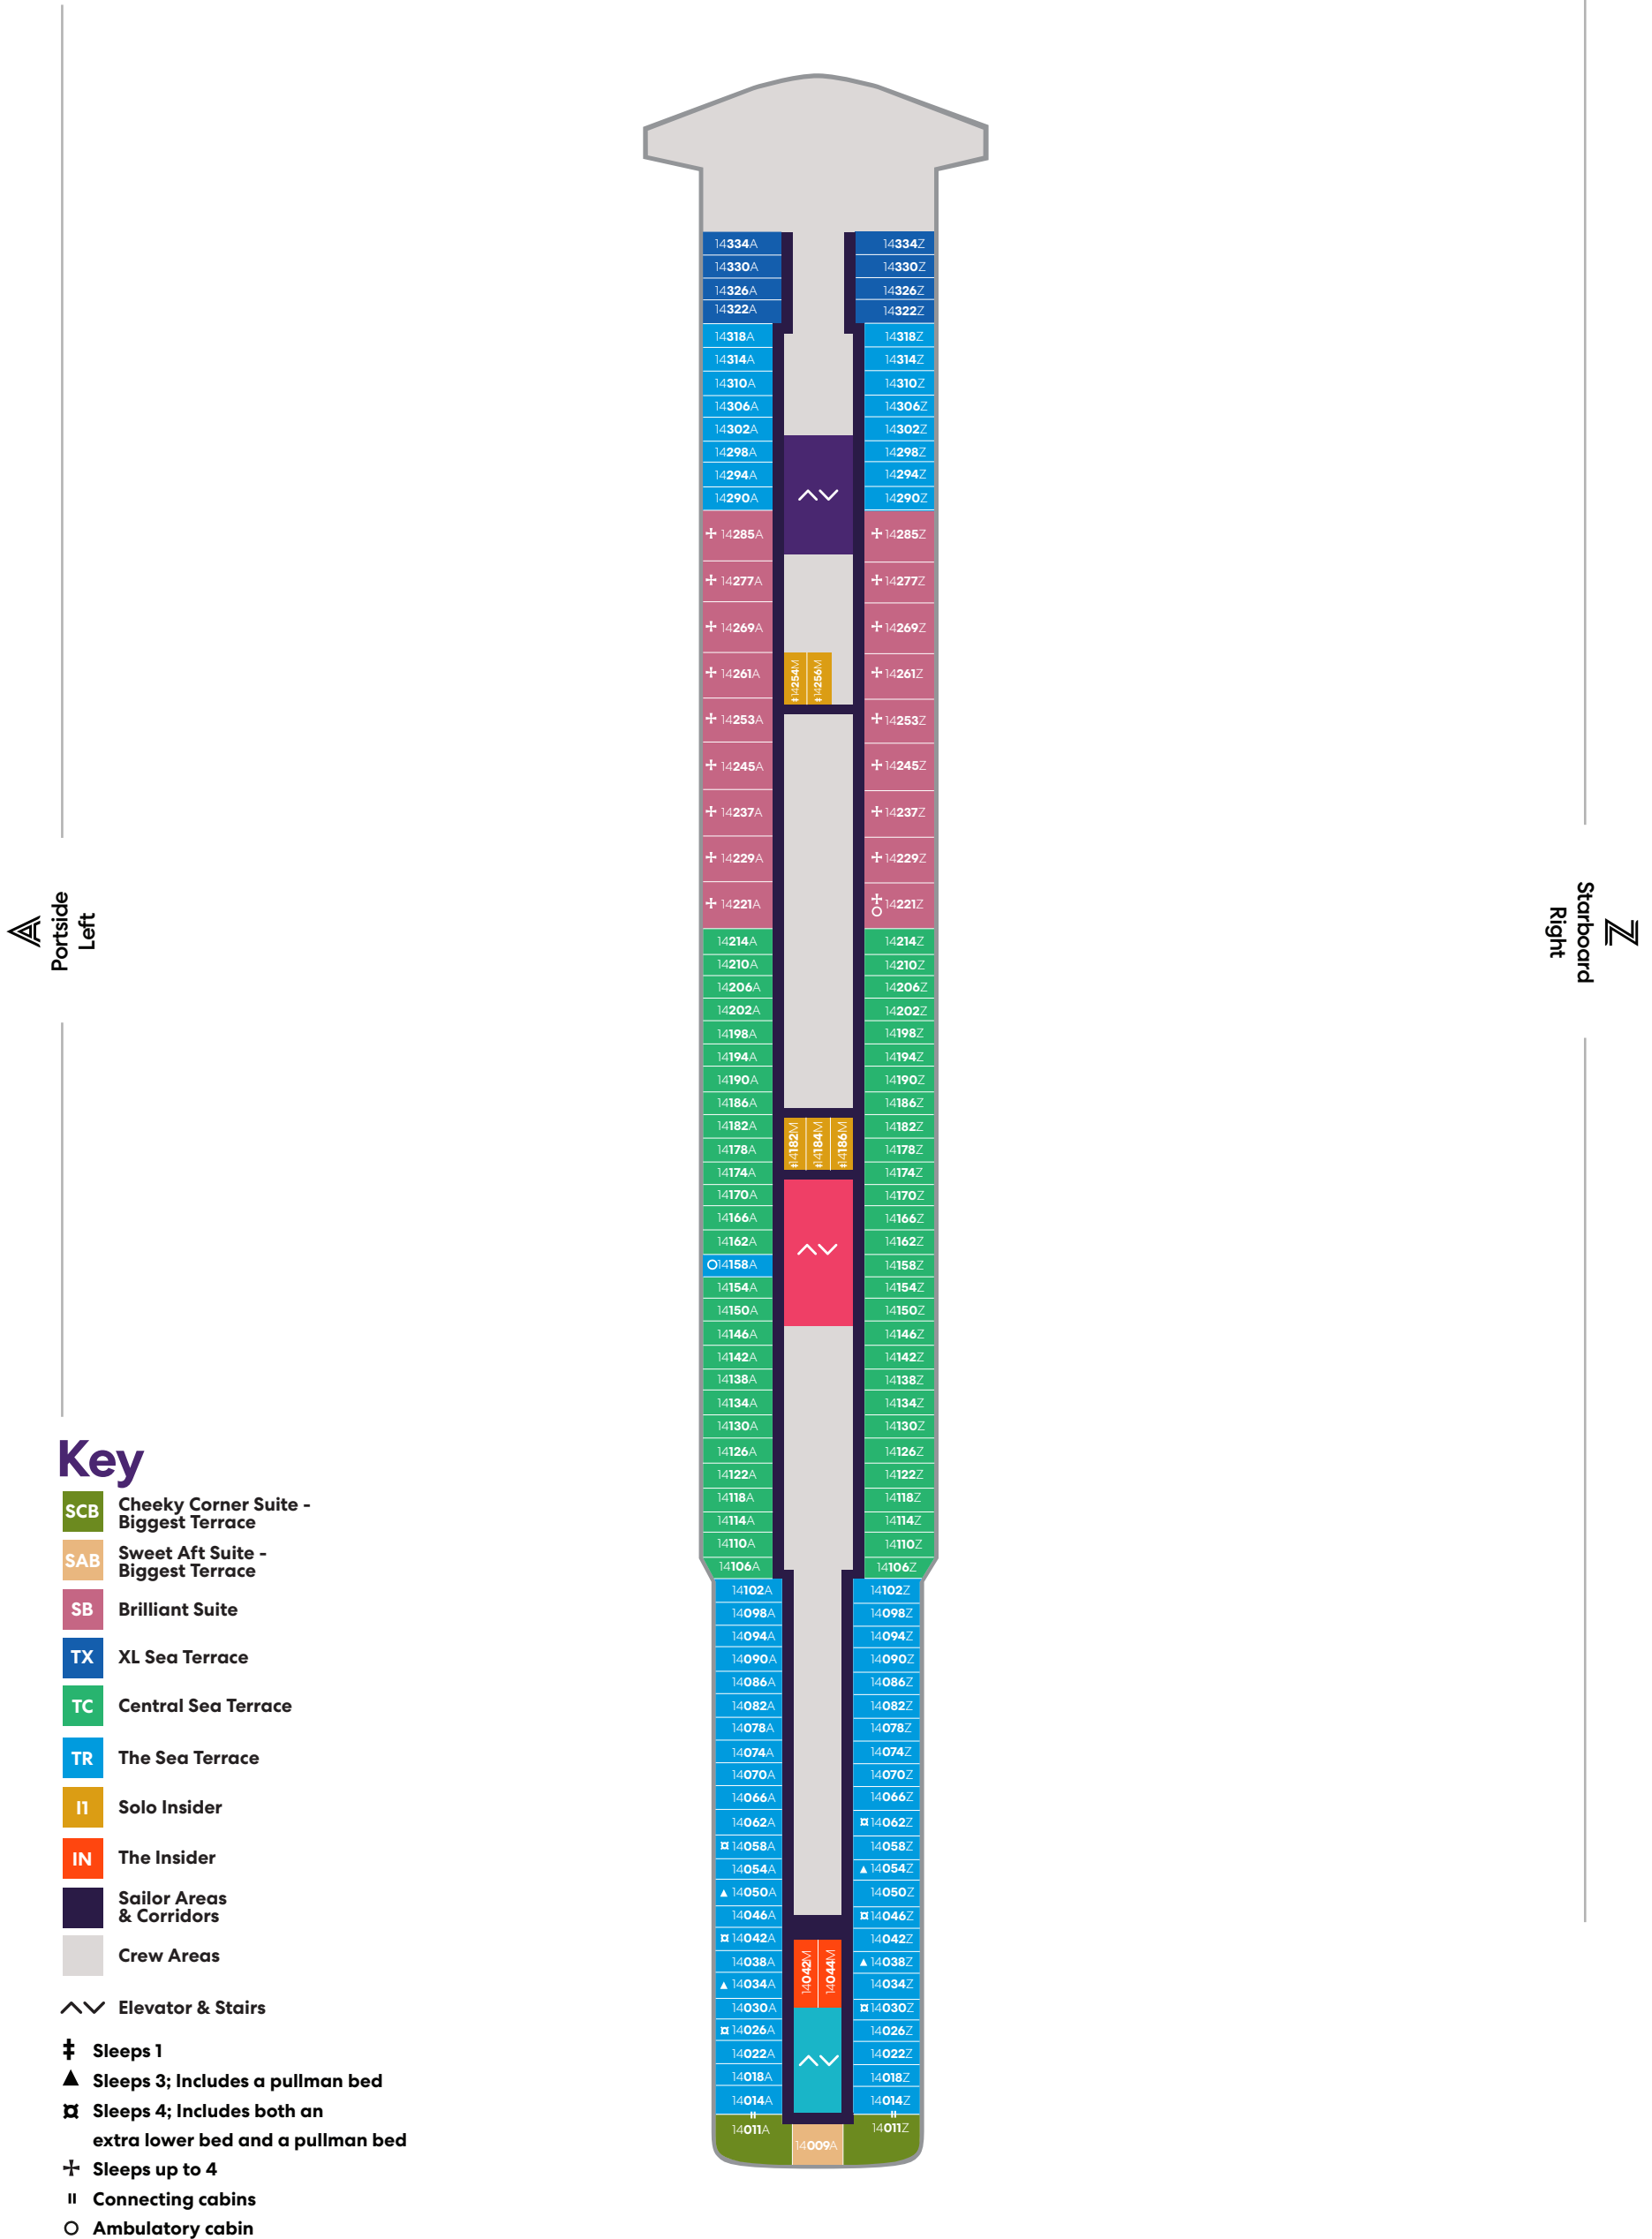

Deck

12

SCARLET LADY

A Portside Left

Z Starboard Right

Key

- SCB Cheeky Corner Suite - Biggest Terrace
- SAB Sweet Aft Suite - Biggest Terrace
- SS Seriously Suite
- TX XL Sea Terrace
- TC Central Sea Terrace
- TR The Sea Terrace
- VI Solo Sea View
- VW The Sea View
- II Solo Insider
- IN The Insider
- Sailor Areas & Corridors
- Crew Areas
- ↕ Elevator & Stairs
- ‡ Sleeps 1
- ▲ Sleeps 3; Includes a pullman bed
- △ Sleeps 3; Includes an extra lower bed
- Accessible cabin
- Ambulatory cabin
- || Connecting cabins

Deck

13

SCARLET LADY

A
Portside
Left

Z
Starboard
Right

Key

- SCB Cheeky Corner Suite - Biggest Terrace
- SAB Sweet Aft Suite - Biggest Terrace
- TX XL Sea Terrace
- TC Central Sea Terrace
- TR The Sea Terrace
- II Solo Insider
- IN The Insider
- Sailor Areas & Corridors
- Crew Areas
- ^ v Elevator & Stairs
- ‡ Sleeps 1
- ▲ Sleeps 3; Includes a pullman bed
- Accessible cabin
- Ambulatory cabin
- || Connecting cabins

Deck

14

SCARLET LADY

Deck

15

SCARLET LADY

VOYAGES

Key

Deck

16

SCARLET LADY

Deck

17

SCARLET LADY

VOYAGES

A
Portside
Left