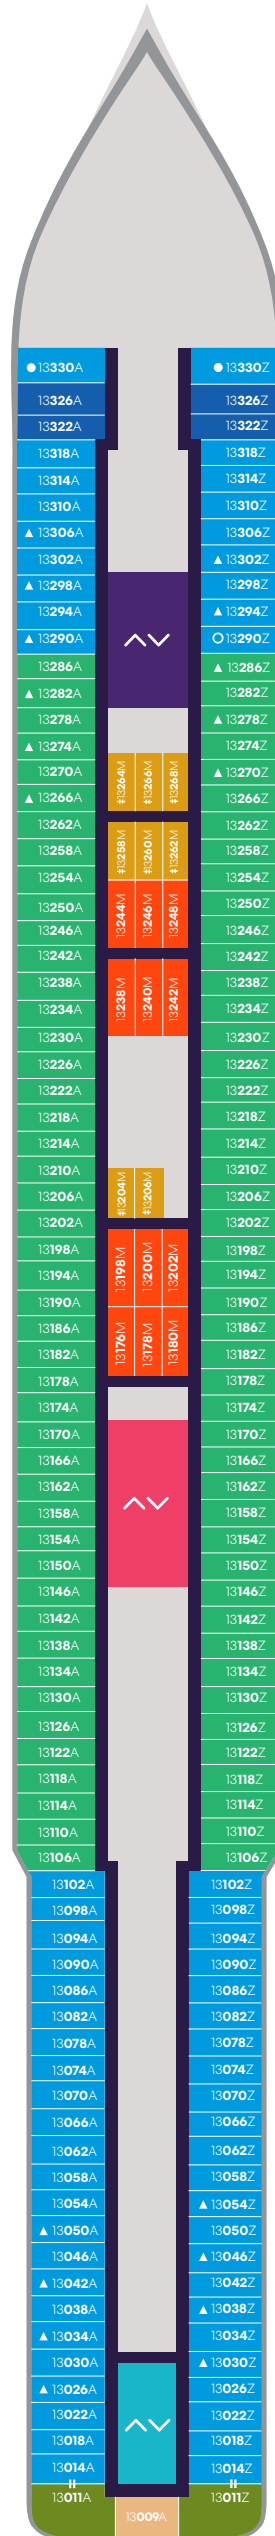

Deck

13

SCARLET LADY

A
Portside
Left

Z
Starboard
Right

Key

- SCB Cheeky Corner Suite - Biggest Terrace
- SAB Sweet Aft Suite - Biggest Terrace
- TX XL Sea Terrace
- TC Central Sea Terrace
- TR The Sea Terrace
- II Solo Insider
- IN The Insider
- Sailor Areas & Corridors
- Crew Areas
- ^ v Elevator & Stairs
- ‡ Sleeps 1
- ▲ Sleeps 3; Includes a pullman bed
- Accessible cabin
- Ambulatory cabin
- || Connecting cabins