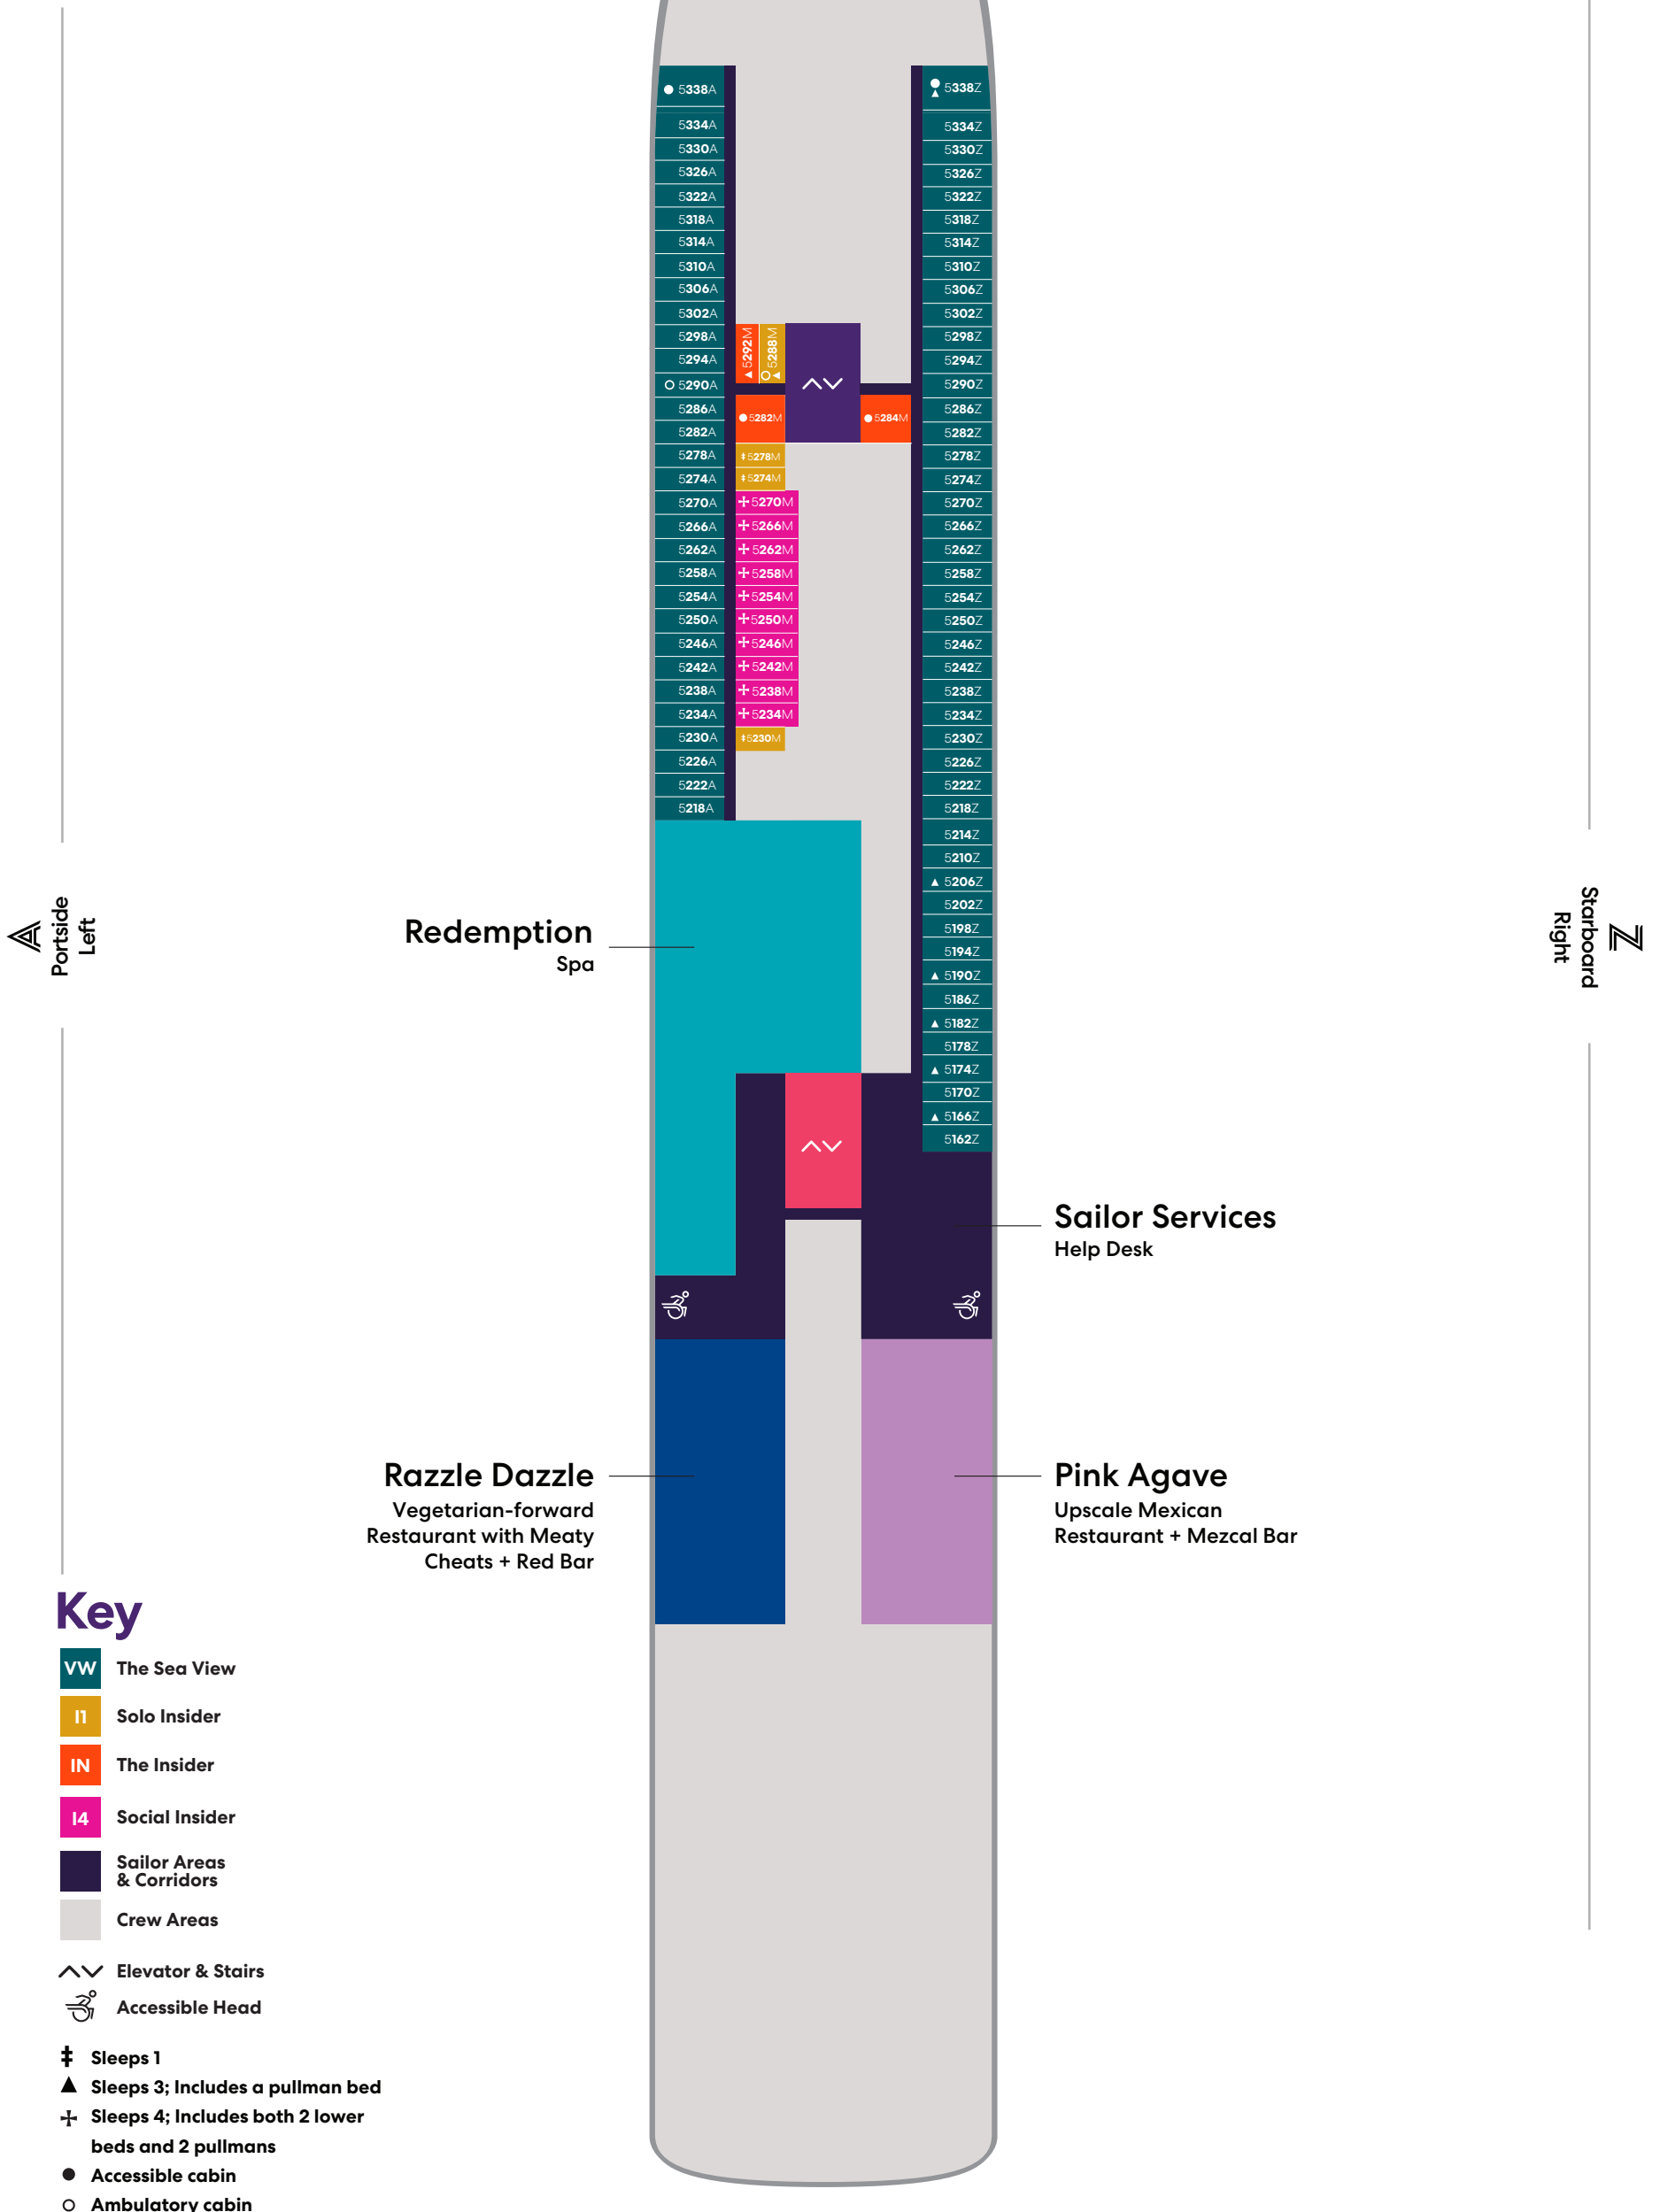

Deck

4

SCARLET LADY

A Portside Left

Z Starboard Right

Key

Sailor Areas & Corridors

Crew Areas

^v Elevator & Stairs

Deck

5

SCARLET LADY

Key

- VW The Sea View
- I1 Solo Insider
- IN The Insider
- I4 Social Insider
- Sailor Areas & Corridors
- Crew Areas
- Elevator & Stairs
- Accessible Head
- ‡** Sleeps 1
- ▲** Sleeps 3; Includes a pullman bed
- +** Sleeps 4; Includes both 2 lower beds and 2 pullmans
- Accessible cabin
- Ambulatory cabin

Deck

SCARLET LADY

Deck

7

SCARLET LADY

Deck

SCARLET LADY

Key

Deck

16

SCARLET LADY

Deck

17

SCARLET LADY

VOYAGES

A
Portside
Left