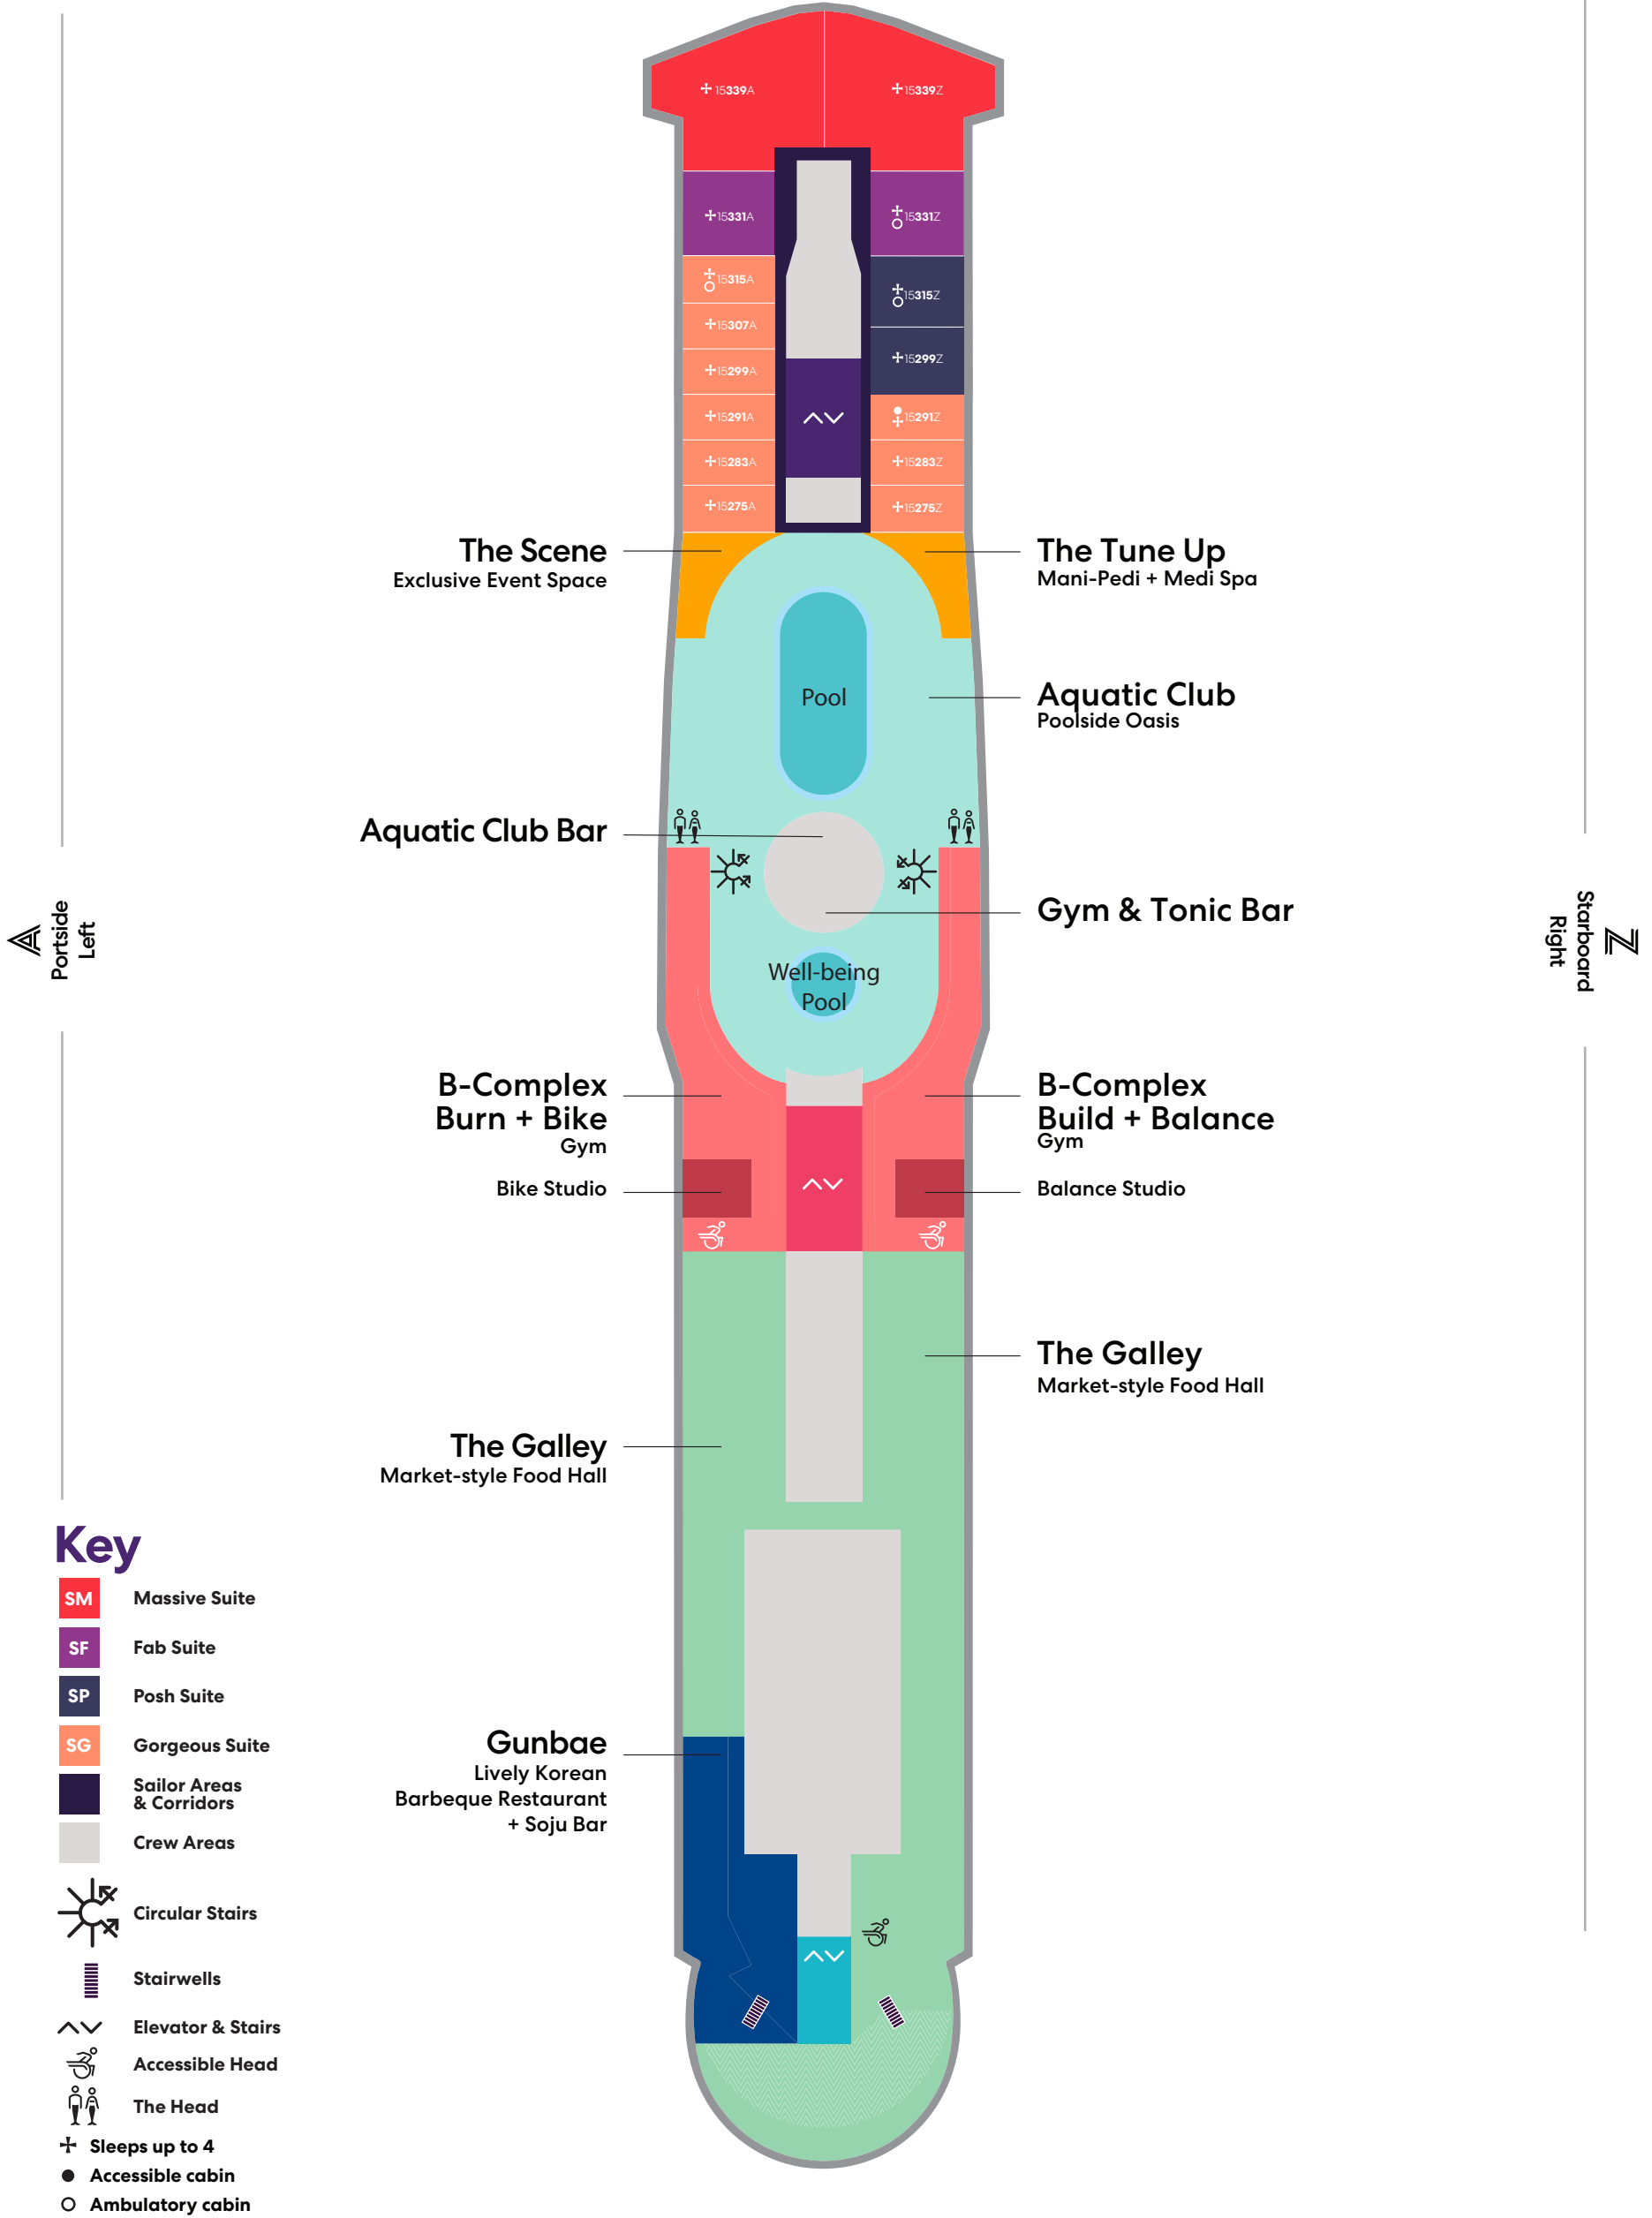

Deck

13

SCARLET LADY

A
Portside
Left

Z
Starboard
Right

Key

- SCB Cheeky Corner Suite - Biggest Terrace
- SAB Sweet Aft Suite - Biggest Terrace
- TX XL Sea Terrace
- TC Central Sea Terrace
- TR The Sea Terrace
- II Solo Insider
- IN The Insider
- Sailor Areas & Corridors
- Crew Areas
- ^ v Elevator & Stairs
- ‡ Sleeps 1
- ▲ Sleeps 3; Includes a pullman bed
- Accessible cabin
- Ambulatory cabin
- || Connecting cabins

Deck

14

SCARLET LADY

Deck

15

SCARLET LADY

VOYAGES

Key

- SM Massive Suite
- SF Fab Suite
- SP Posh Suite
- SG Gorgeous Suite
- S Sailor Areas & Corridors
- C Crew Areas
- Circular Stairs
- Stairwells
- Elevator & Stairs
- Accessible Head
- The Head
- + Sleeps up to 4
- Accessible cabin
- Ambulatory cabin

Deck

16

SCARLET LADY

Deck

17

SCARLET LADY

VOYAGES

A
Portside
Left