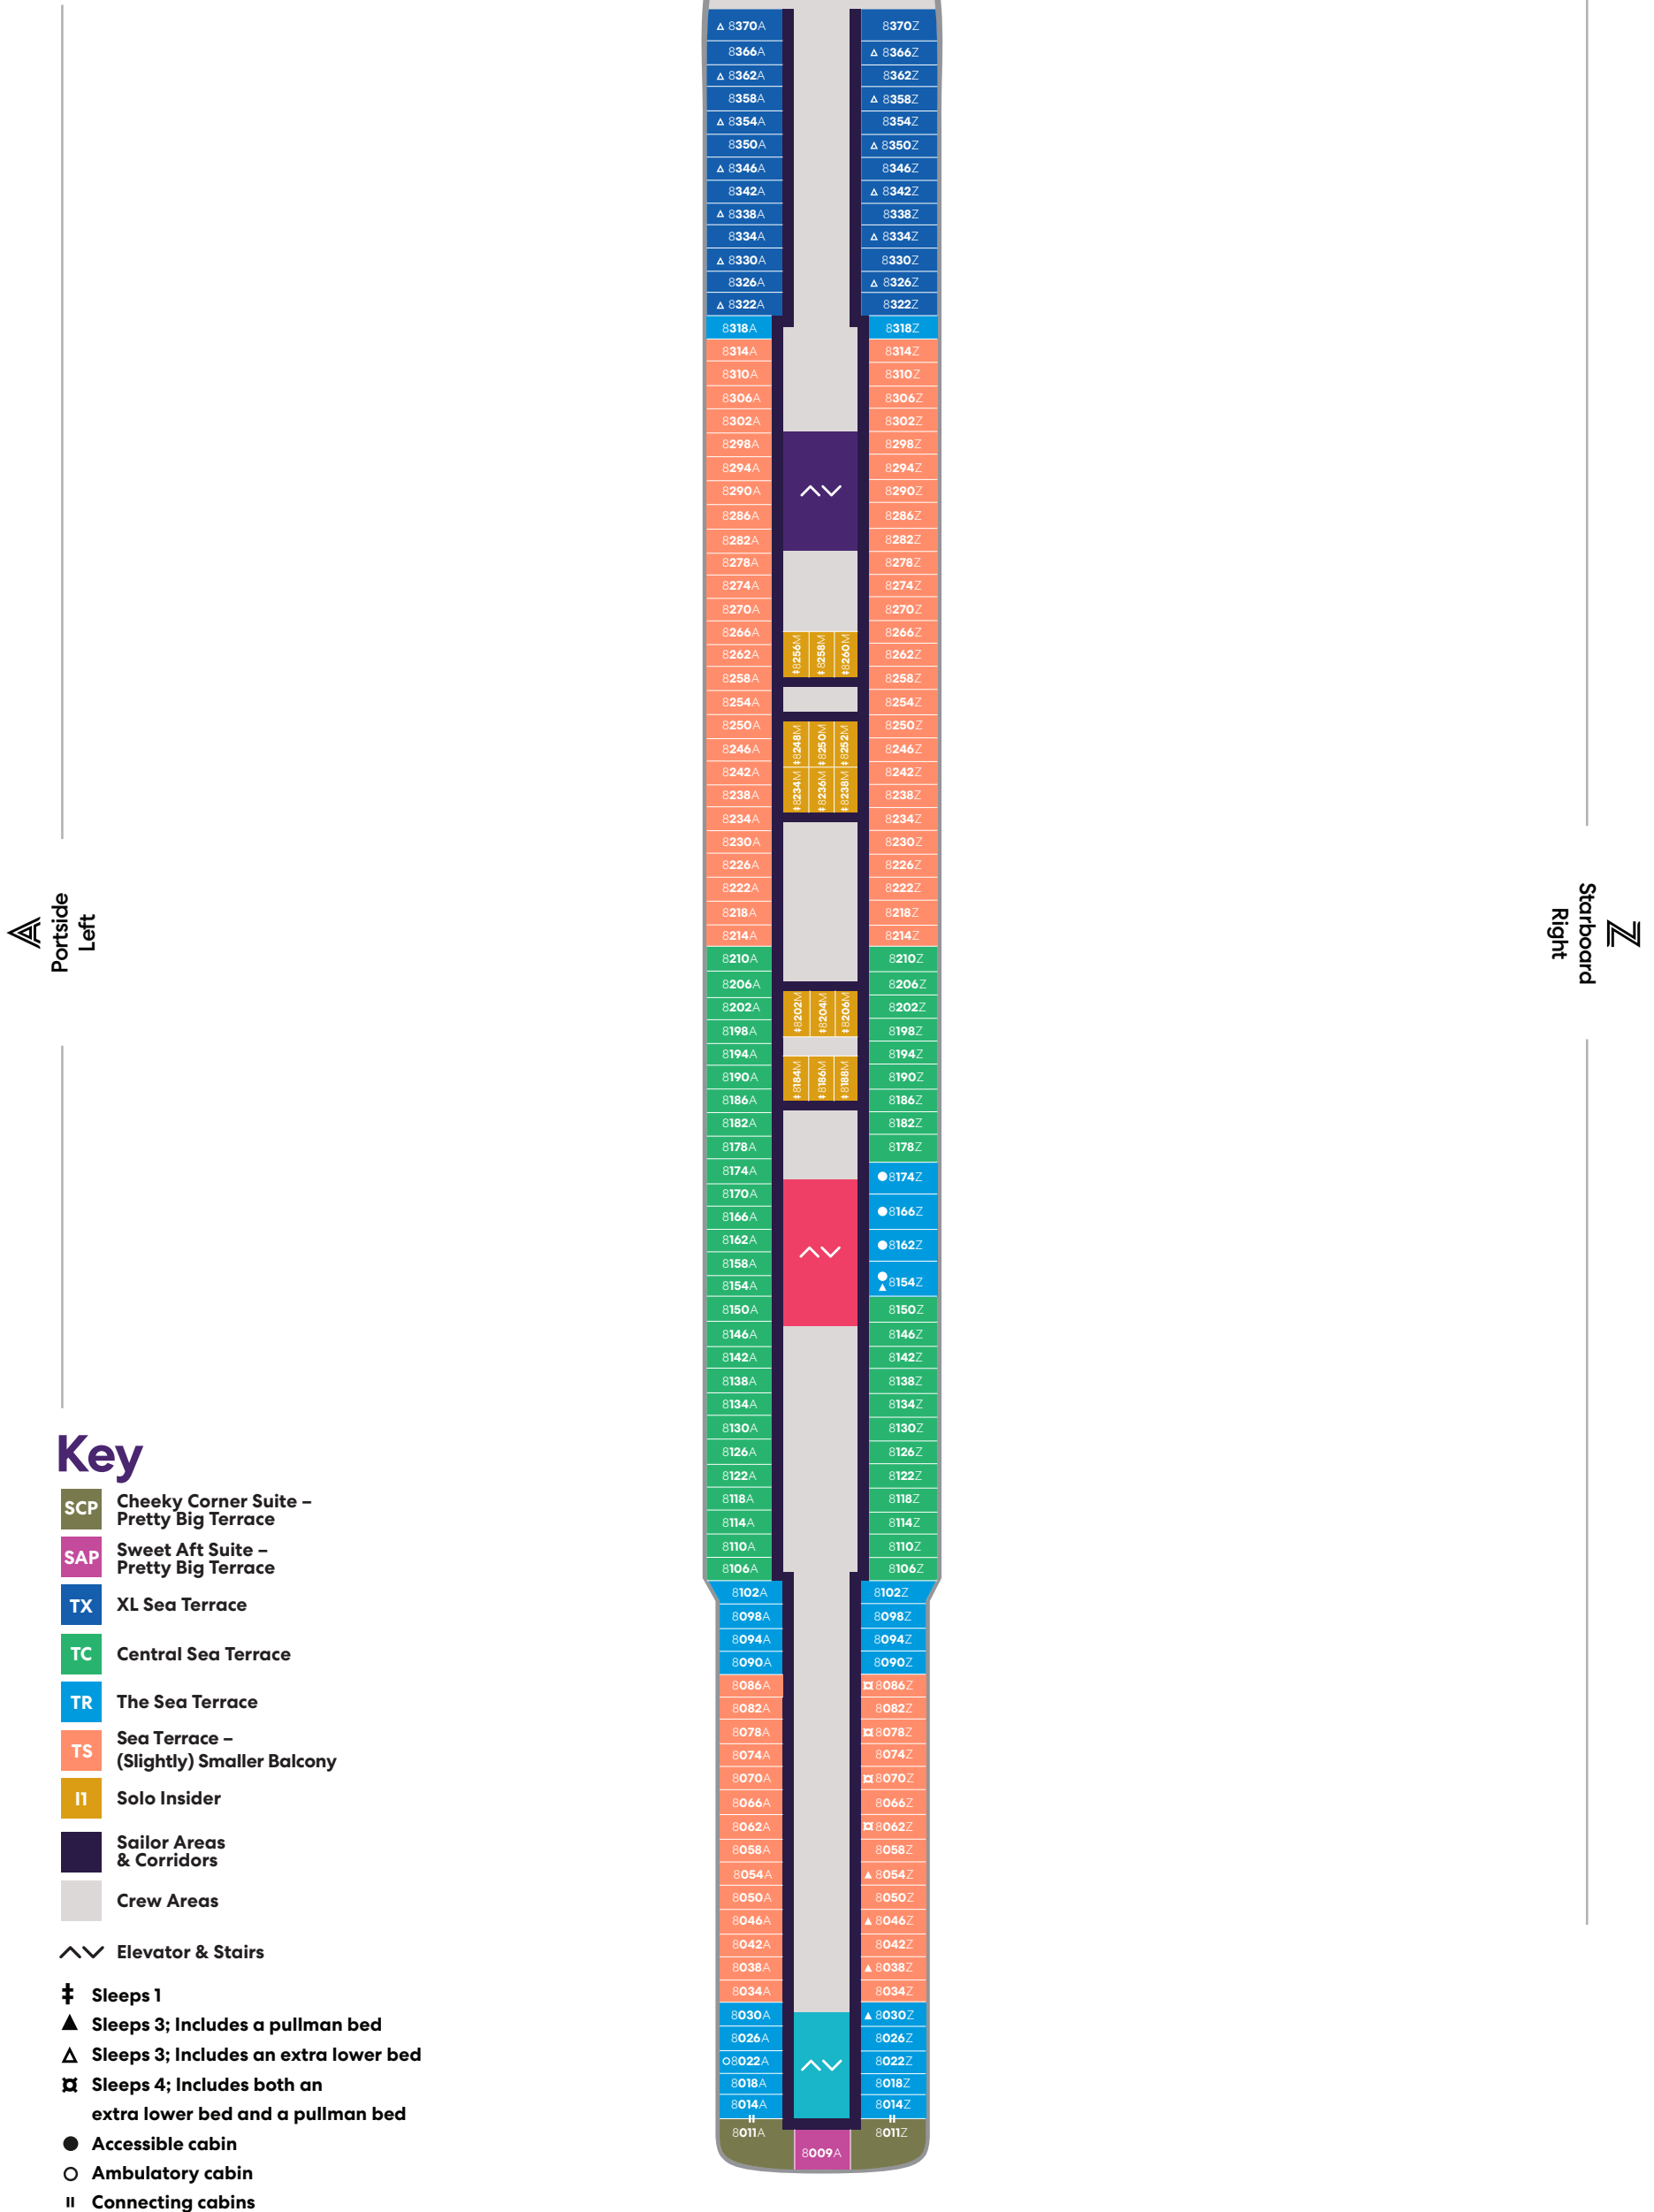

Deck

4

SCARLET LADY

A Portside Left

Z Starboard Right

Key

Sailor Areas & Corridors

Crew Areas

Deck

SCARLET LADY

Deck

7

SCARLET LADY

Deck

SCARLET LADY

Key

- SCP Cheeky Corner Suite – Pretty Big Terrace
- SAP Sweet Aft Suite – Pretty Big Terrace
- TX XL Sea Terrace
- TC Central Sea Terrace
- TR The Sea Terrace
- TS Sea Terrace – (Slightly) Smaller Balcony
- II Solo Insider
- Sailor Areas & Corridors
- Crew Areas
- ^ v Elevator & Stairs
- ‡ Sleeps 1
- ▲ Sleeps 3; Includes a pullman bed
- △ Sleeps 3; Includes an extra lower bed
- ▣ Sleeps 4; Includes both an extra lower bed and a pullman bed
- Accessible cabin
- Ambulatory cabin
- || Connecting cabins

Deck

9

SCARLET LADY

Portside
Left

Starboard
Right

Key

- SCP Cheeky Corner Suite – Pretty Big Terrace
- SAP Sweet Aft Suite – Pretty Big Terrace
- TX XL Sea Terrace
- TC Central Sea Terrace
- TR The Sea Terrace
- VI Solo Sea View
- VW The Sea View
- IN The Insider
- Sailor Areas & Corridors
- Crew Areas
- ^v Elevator & Stairs
- ‡ Sleeps 1
- ▲ Sleeps 3; Includes a pullman bed
- △ Sleeps 3; Includes an extra lower bed
- Accessible cabin
- Ambulatory cabin
- || Connecting cabins