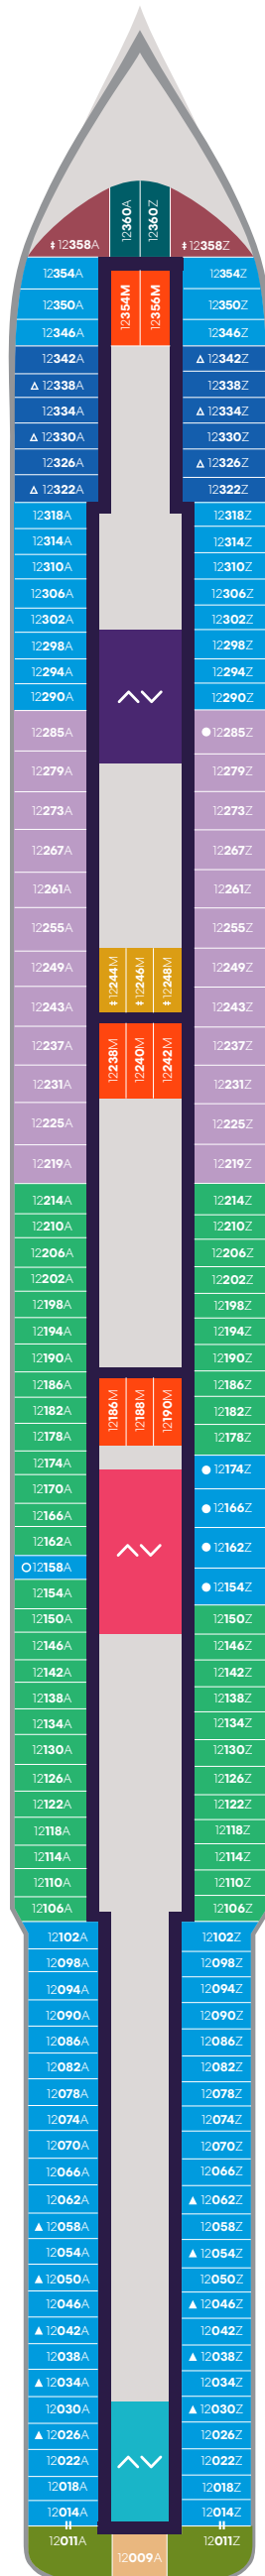

Deck

4

SCARLET LADY

A Portside Left

Z Starboard Right

Key

Sailor Areas & Corridors

Crew Areas

^v Elevator & Stairs

Deck

5

SCARLET LADY

Key

- VW The Sea View
- I1 Solo Insider
- IN The Insider
- I4 Social Insider
- Sailor Areas & Corridors
- Crew Areas
- Elevator & Stairs
- Accessible Head
- ‡** Sleeps 1
- ▲** Sleeps 3; Includes a pullman bed
- +** Sleeps 4; Includes both 2 lower beds and 2 pullmans
- Accessible cabin
- Ambulatory cabin

Deck

10

SCARLET LADY

▲ Portside
Left

▲ Starboard
Right

Key

- SCE Cheeky Corner Suite - Even Bigger Terrace
- SAE Sweet Aft Suite - Even Bigger Terrace
- TX XL Sea Terrace
- TC Central Sea Terrace
- TR The Sea Terrace
- VW The Sea View
- IN The Insider
- Sailor Areas & Corridors
- Crew Areas
- ^ v Elevator & Stairs
- ▲ Sleeps 3; Includes a pullman bed
- △ Sleeps 3; Includes an extra lower bed
- Accessible cabin
- Ambulatory cabin
- || Connecting cabins

Deck

12

SCARLET LADY

A Portside Left

Z Starboard Right

Key

- SCB Cheeky Corner Suite - Biggest Terrace
- SAB Sweet Aft Suite - Biggest Terrace
- SS Seriously Suite
- TX XL Sea Terrace
- TC Central Sea Terrace
- TR The Sea Terrace
- VI Solo Sea View
- VW The Sea View
- II Solo Insider
- IN The Insider
- Sailor Areas & Corridors
- Crew Areas
- ↕ Elevator & Stairs
- ‡ Sleeps 1
- ▲ Sleeps 3; Includes a pullman bed
- △ Sleeps 3; Includes an extra lower bed
- Accessible cabin
- Ambulatory cabin
- || Connecting cabins