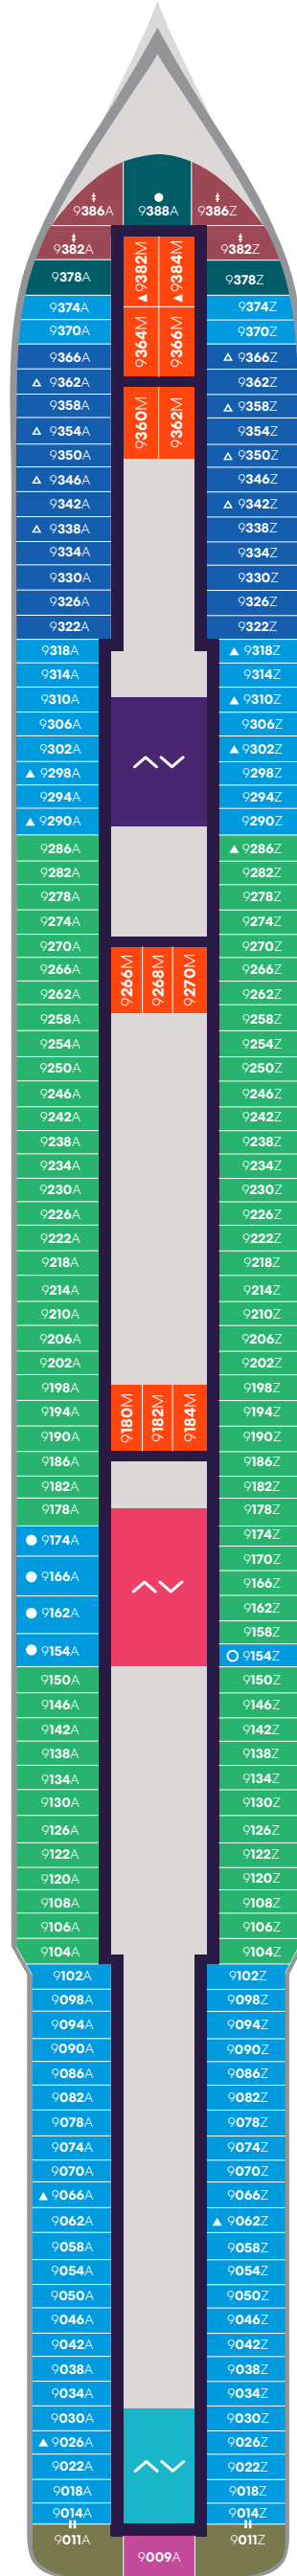

Deck

4

SCARLET LADY

A Portside Left

Z Starboard Right

Key

Sailor Areas & Corridors

Crew Areas

^v Elevator & Stairs

Deck

5

SCARLET LADY

Key

- VW The Sea View
- I1 Solo Insider
- IN The Insider
- I4 Social Insider
- Sailor Areas & Corridors
- Crew Areas
- Elevator & Stairs
- Accessible Head
- ‡** Sleeps 1
- ▲** Sleeps 3; Includes a pullman bed
- +** Sleeps 4; Includes both 2 lower beds and 2 pullmans
- Accessible cabin
- Ambulatory cabin

Deck

9

SCARLET LADY

Portside
Left

Starboard
Right

Key

- SCP Cheeky Corner Suite – Pretty Big Terrace
- SAP Sweet Aft Suite – Pretty Big Terrace
- TX XL Sea Terrace
- TC Central Sea Terrace
- TR The Sea Terrace
- VI Solo Sea View
- VW The Sea View
- IN The Insider
- Sailor Areas & Corridors
- Crew Areas
- ^v Elevator & Stairs
- ‡ Sleeps 1
- ▲ Sleeps 3; Includes a pullman bed
- △ Sleeps 3; Includes an extra lower bed
- Accessible cabin
- Ambulatory cabin
- || Connecting cabins

Deck

10

SCARLET LADY

▲ Portside
Left

▲ Starboard
Right

Key

- SCE Cheeky Corner Suite - Even Bigger Terrace
- SAE Sweet Aft Suite - Even Bigger Terrace
- TX XL Sea Terrace
- TC Central Sea Terrace
- TR The Sea Terrace
- VW The Sea View
- IN The Insider
- Sailor Areas & Corridors
- Crew Areas
- ^ v Elevator & Stairs
- ▲ Sleeps 3; Includes a pullman bed
- △ Sleeps 3; Includes an extra lower bed
- Accessible cabin
- Ambulatory cabin
- || Connecting cabins