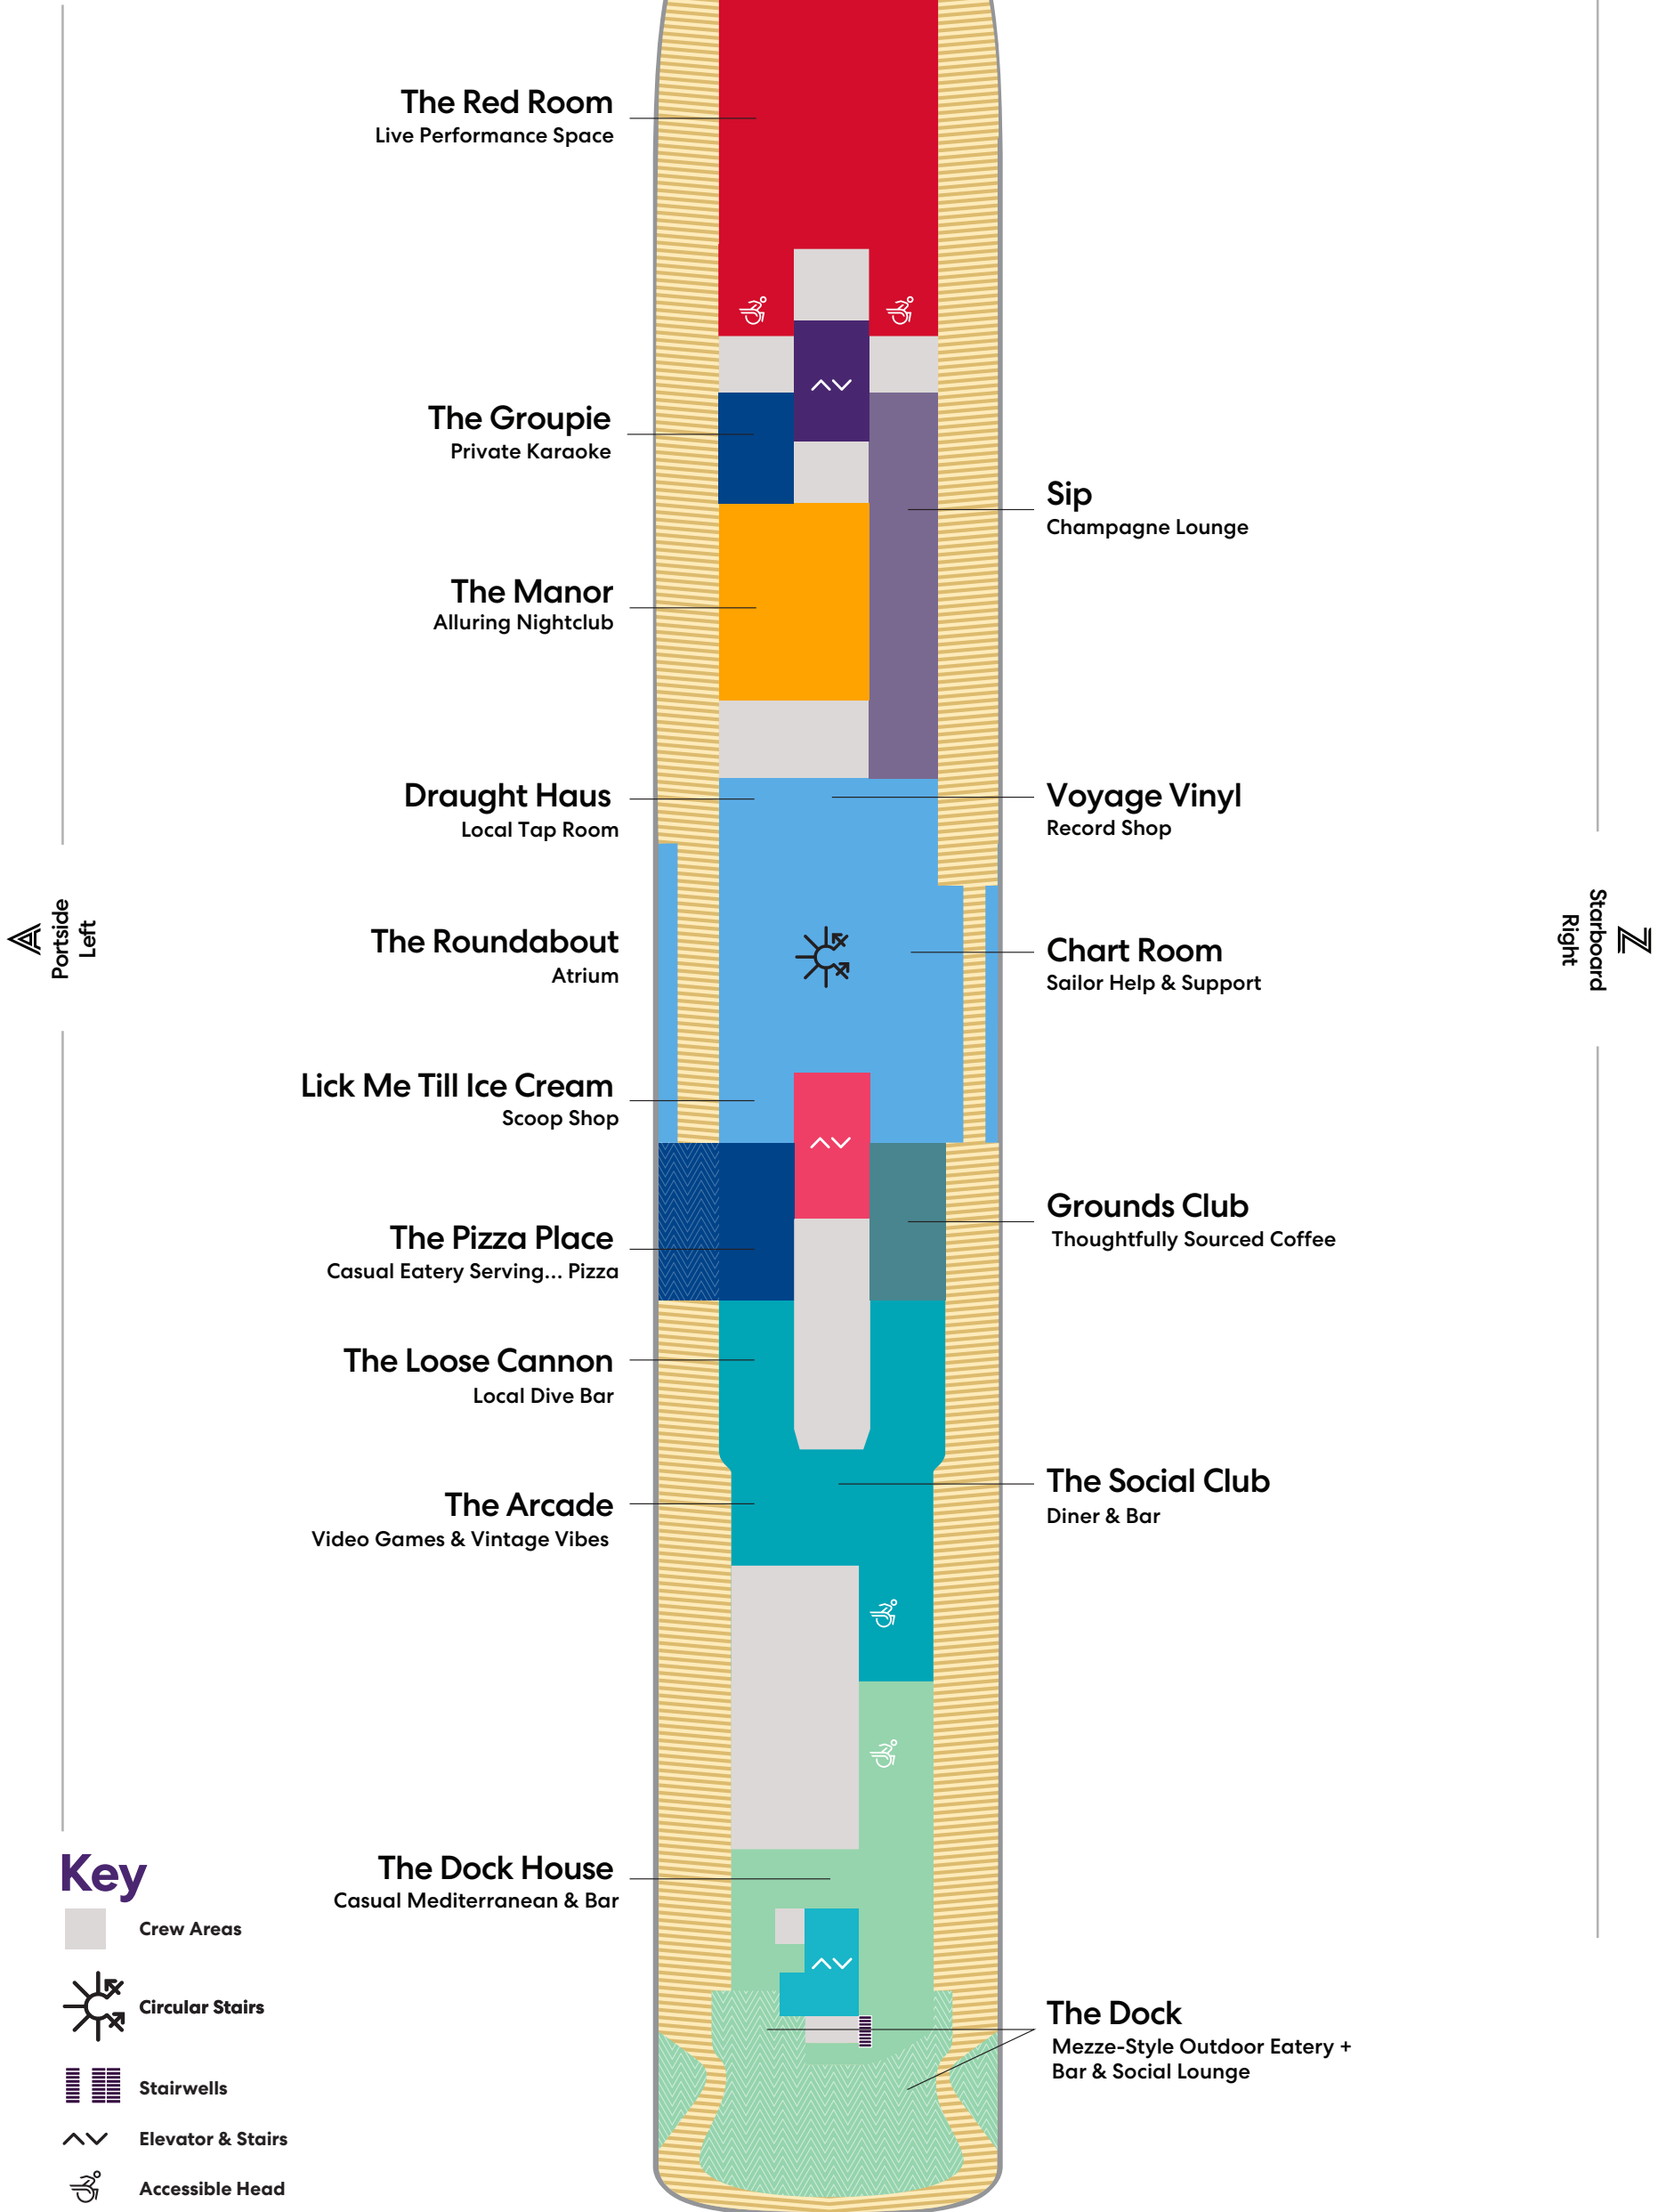

Deck

4

SCARLET LADY

A Portside Left

Z Starboard Right

Key

Sailor Areas & Corridors

Crew Areas

Deck

SCARLET LADY

Deck

7

SCARLET LADY

Deck

SCARLET LADY

Key

- SCP Cheeky Corner Suite – Pretty Big Terrace
- SAP Sweet Aft Suite – Pretty Big Terrace
- TX XL Sea Terrace
- TC Central Sea Terrace
- TR The Sea Terrace
- TS Sea Terrace – (Slightly) Smaller Balcony
- II Solo Insider
- Sailor Areas & Corridors
- Crew Areas
- ^ v Elevator & Stairs
- ‡ Sleeps 1
- ▲ Sleeps 3; Includes a pullman bed
- △ Sleeps 3; Includes an extra lower bed
- ▣ Sleeps 4; Includes both an extra lower bed and a pullman bed
- Accessible cabin
- Ambulatory cabin
- || Connecting cabins

Deck

9

SCARLET LADY

Portside
Left

Starboard
Right

Key

- SCP Cheeky Corner Suite – Pretty Big Terrace
- SAP Sweet Aft Suite – Pretty Big Terrace
- TX XL Sea Terrace
- TC Central Sea Terrace
- TR The Sea Terrace
- VI Solo Sea View
- VW The Sea View
- IN The Insider
- Sailor Areas & Corridors
- Crew Areas
- ^v Elevator & Stairs
- ‡ Sleeps 1
- ▲ Sleeps 3; Includes a pullman bed
- △ Sleeps 3; Includes an extra lower bed
- Accessible cabin
- Ambulatory cabin
- || Connecting cabins