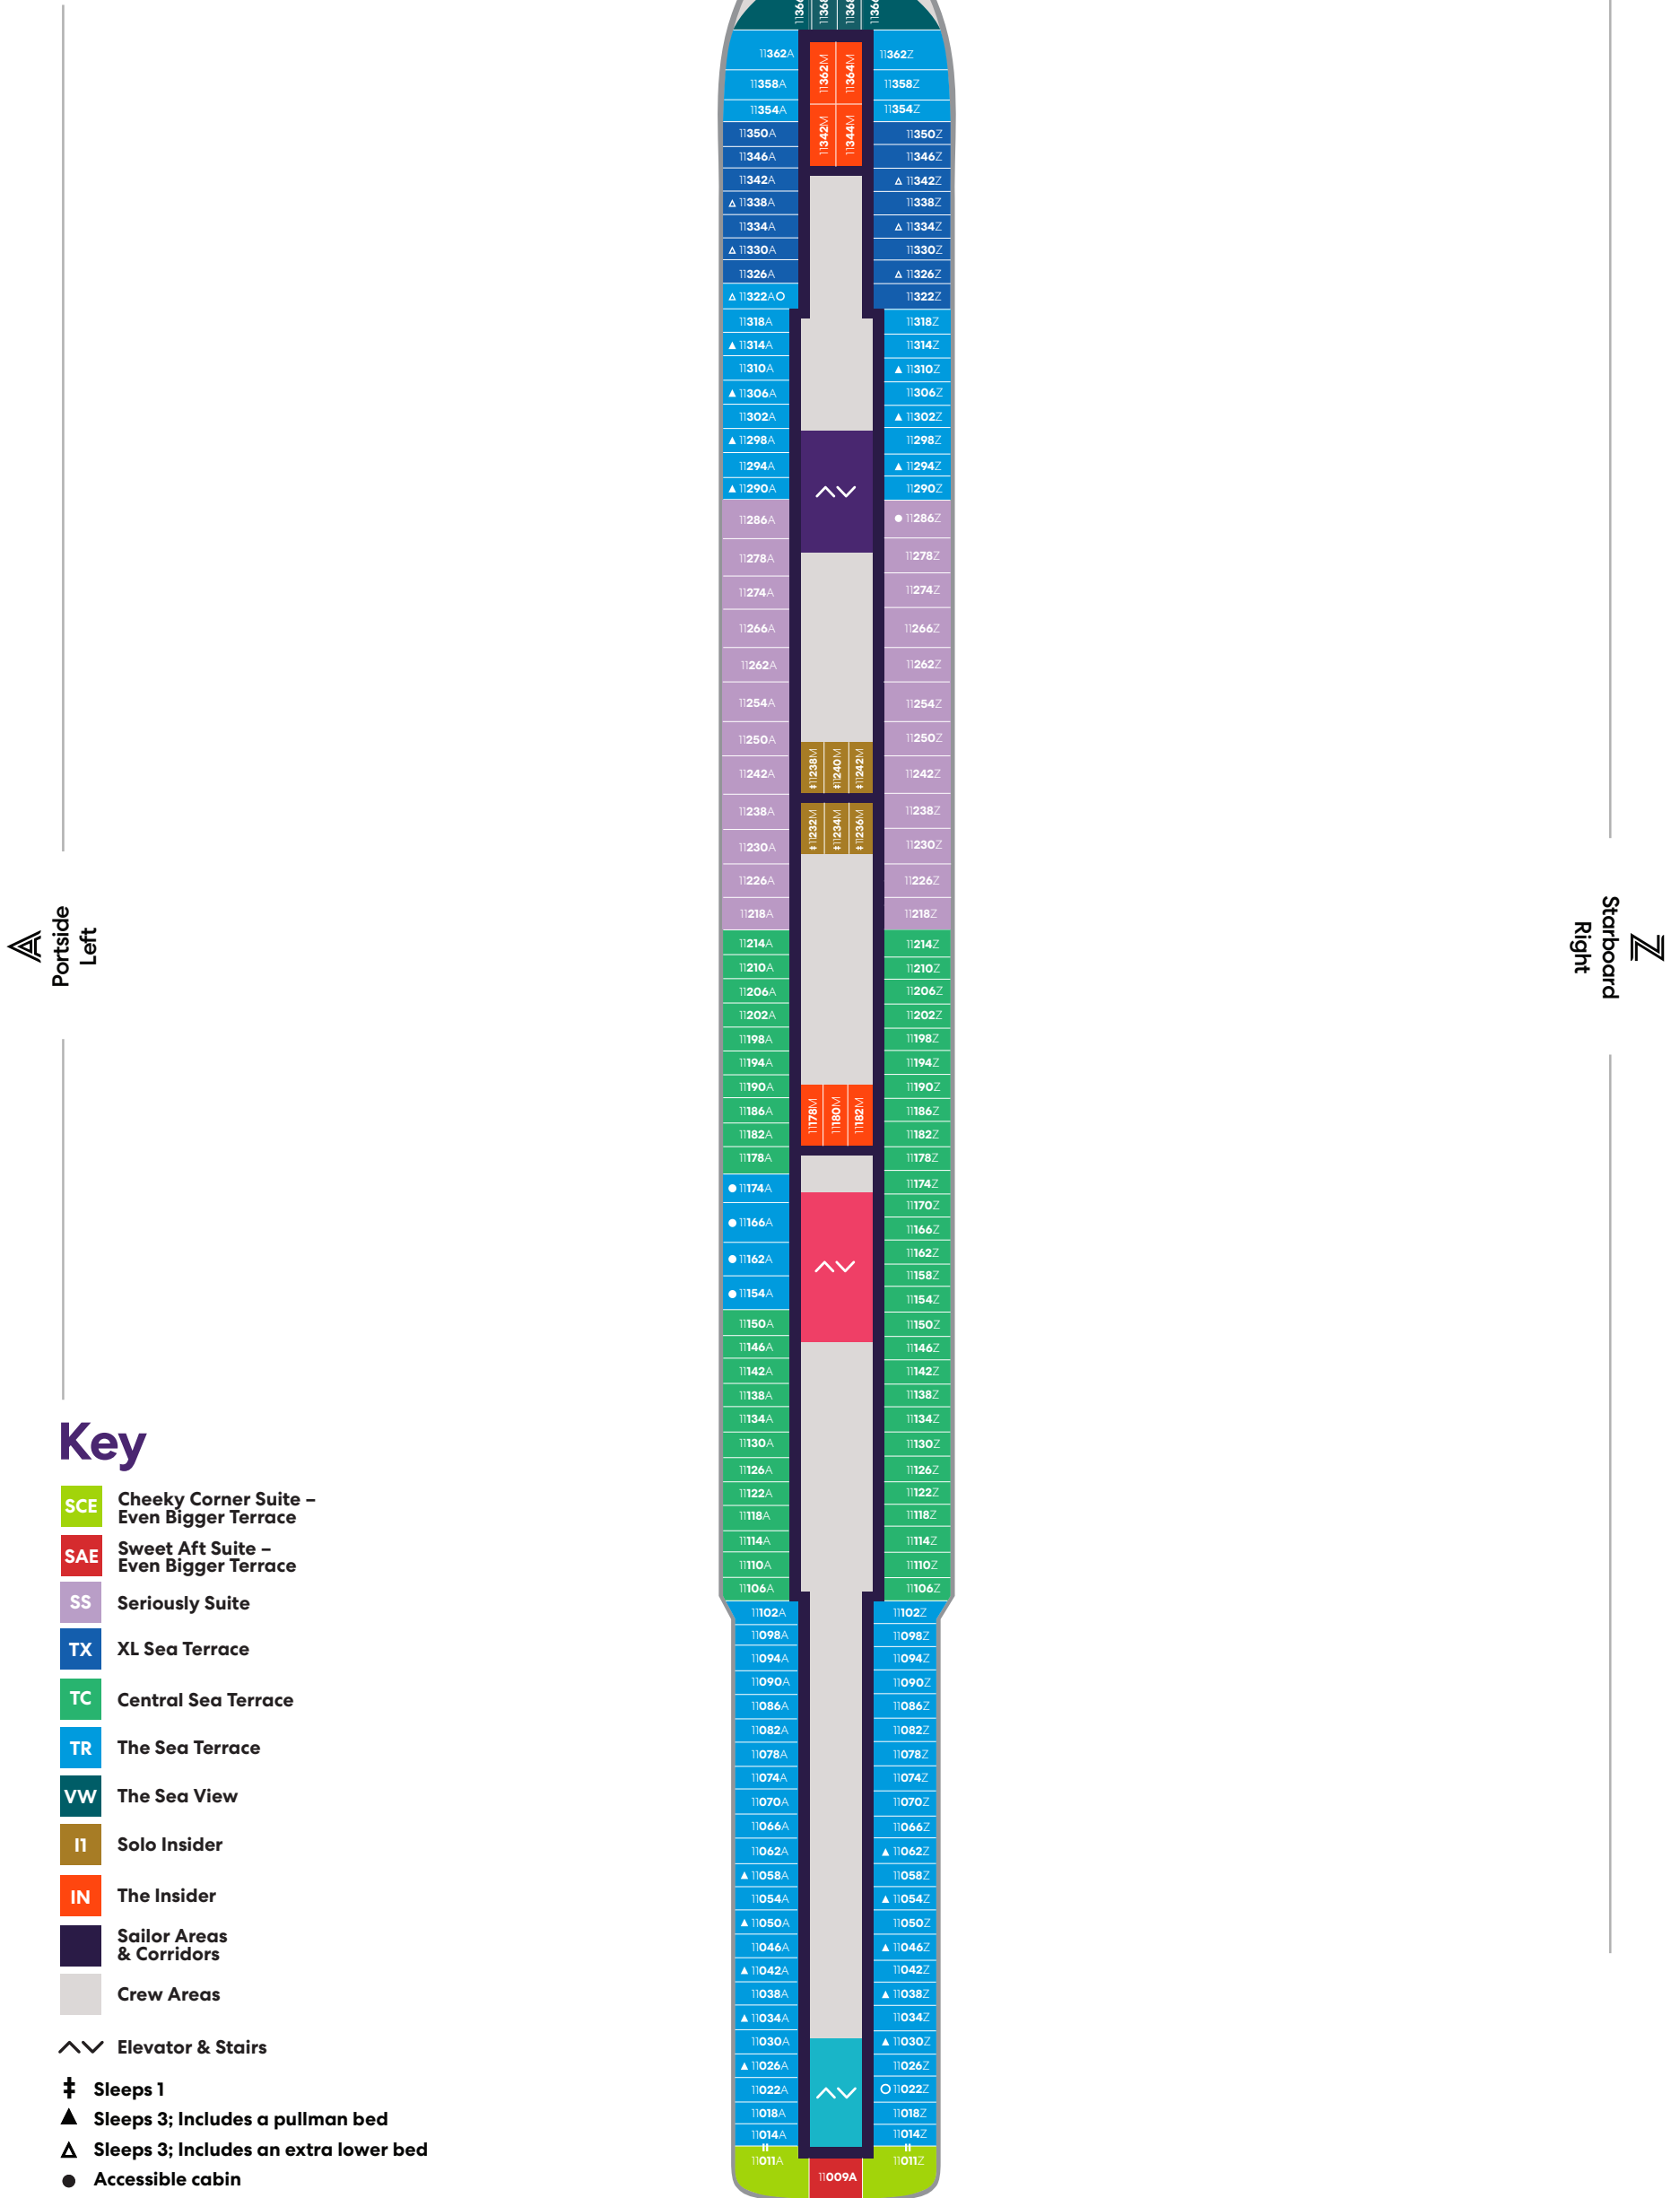

Deck

9

SCARLET LADY

Portside
Left

Starboard
Right

Key

- SCP Cheeky Corner Suite – Pretty Big Terrace
- SAP Sweet Aft Suite – Pretty Big Terrace
- TX XL Sea Terrace
- TC Central Sea Terrace
- TR The Sea Terrace
- VI Solo Sea View
- VW The Sea View
- IN The Insider
- Sailor Areas & Corridors
- Crew Areas
- ^v Elevator & Stairs
- ‡ Sleeps 1
- ▲ Sleeps 3; Includes a pullman bed
- △ Sleeps 3; Includes an extra lower bed
- Accessible cabin
- Ambulatory cabin
- || Connecting cabins

Deck

10

SCARLET LADY

▲ Portside
Left

▲ Starboard
Right

Key

- SCE Cheeky Corner Suite - Even Bigger Terrace
- SAE Sweet Aft Suite - Even Bigger Terrace
- TX XL Sea Terrace
- TC Central Sea Terrace
- TR The Sea Terrace
- VW The Sea View
- IN The Insider
- Sailor Areas & Corridors
- Crew Areas
- ^ v Elevator & Stairs
- ▲ Sleeps 3; Includes a pullman bed
- △ Sleeps 3; Includes an extra lower bed
- Accessible cabin
- Ambulatory cabin
- || Connecting cabins

Deck

11

SCARLET LADY

Key

- SCE Cheeky Corner Suite – Even Bigger Terrace
- SAE Sweet Aft Suite – Even Bigger Terrace
- SS Seriously Suite
- TX XL Sea Terrace
- TC Central Sea Terrace
- TR The Sea Terrace
- VW The Sea View
- II Solo Insider
- IN The Insider
- Sailor Areas & Corridors
- Crew Areas
- ^v Elevator & Stairs
- ‡ Sleeps 1
- ▲ Sleeps 3; Includes a pullman bed
- △ Sleeps 3; Includes an extra lower bed
- Accessible cabin
- Ambulatory cabin
- || Connecting cabins

Deck

12

SCARLET LADY

A Portside Left

Z Starboard Right

Key

- SCB Cheeky Corner Suite - Biggest Terrace
- SAB Sweet Aft Suite - Biggest Terrace
- SS Seriously Suite
- TX XL Sea Terrace
- TC Central Sea Terrace
- TR The Sea Terrace
- VI Solo Sea View
- VW The Sea View
- II Solo Insider
- IN The Insider
- Sailor Areas & Corridors
- Crew Areas
- ↕ Elevator & Stairs
- ‡ Sleeps 1
- ▲ Sleeps 3; Includes a pullman bed
- △ Sleeps 3; Includes an extra lower bed
- Accessible cabin
- Ambulatory cabin
- || Connecting cabins