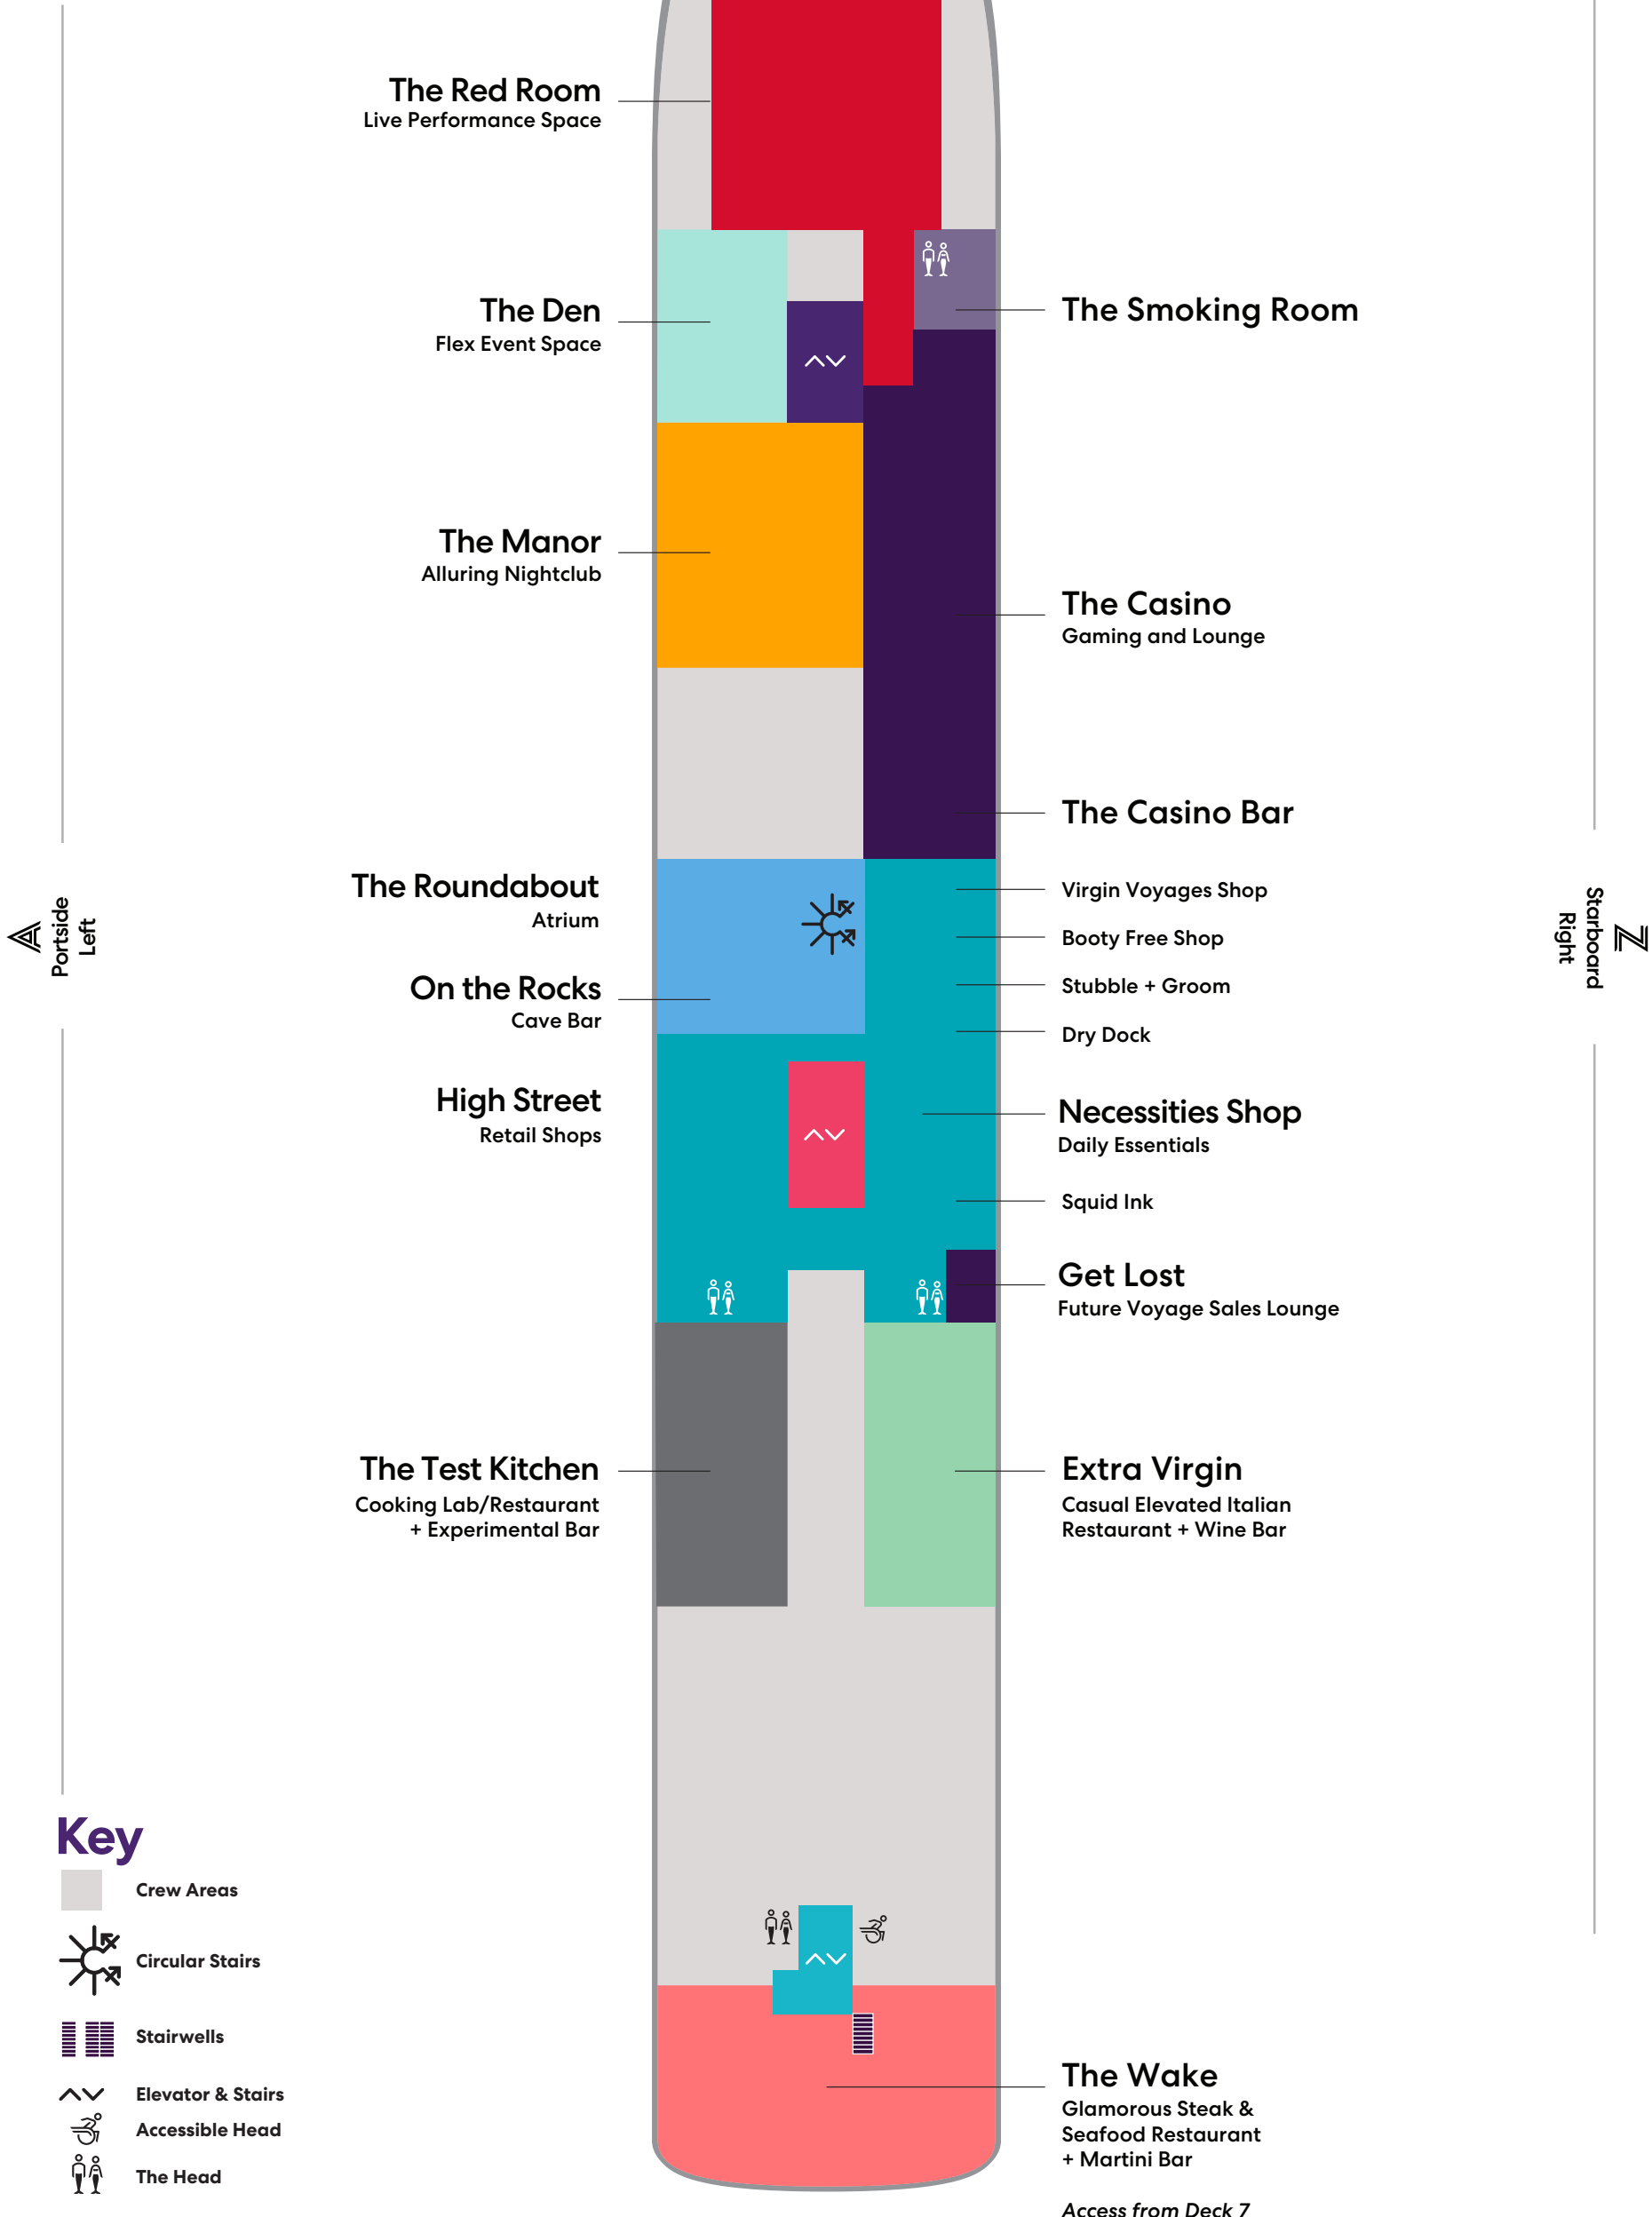

Deck

4

SCARLET LADY

A Portside Left

Z Starboard Right

Key

Sailor Areas & Corridors

Crew Areas

^v Elevator & Stairs

Deck

5

SCARLET LADY

Key

- VW The Sea View
- I1 Solo Insider
- IN The Insider
- I4 Social Insider
- Sailor Areas & Corridors
- Crew Areas
- Elevator & Stairs
- Accessible Head
- ‡** Sleeps 1
- ▲** Sleeps 3; Includes a pullman bed
- +** Sleeps 4; Includes both 2 lower beds and 2 pullmans
- Accessible cabin
- Ambulatory cabin

Deck

SCARLET LADY

Deck

7

SCARLET LADY

Deck

SCARLET LADY

Key

- SCP Cheeky Corner Suite – Pretty Big Terrace
- SAP Sweet Aft Suite – Pretty Big Terrace
- TX XL Sea Terrace
- TC Central Sea Terrace
- TR The Sea Terrace
- TS Sea Terrace – (Slightly) Smaller Balcony
- II Solo Insider
- Sailor Areas & Corridors
- Crew Areas
- ^ v Elevator & Stairs
- ‡ Sleeps 1
- ▲ Sleeps 3; Includes a pullman bed
- △ Sleeps 3; Includes an extra lower bed
- ▣ Sleeps 4; Includes both an extra lower bed and a pullman bed
- Accessible cabin
- Ambulatory cabin
- || Connecting cabins