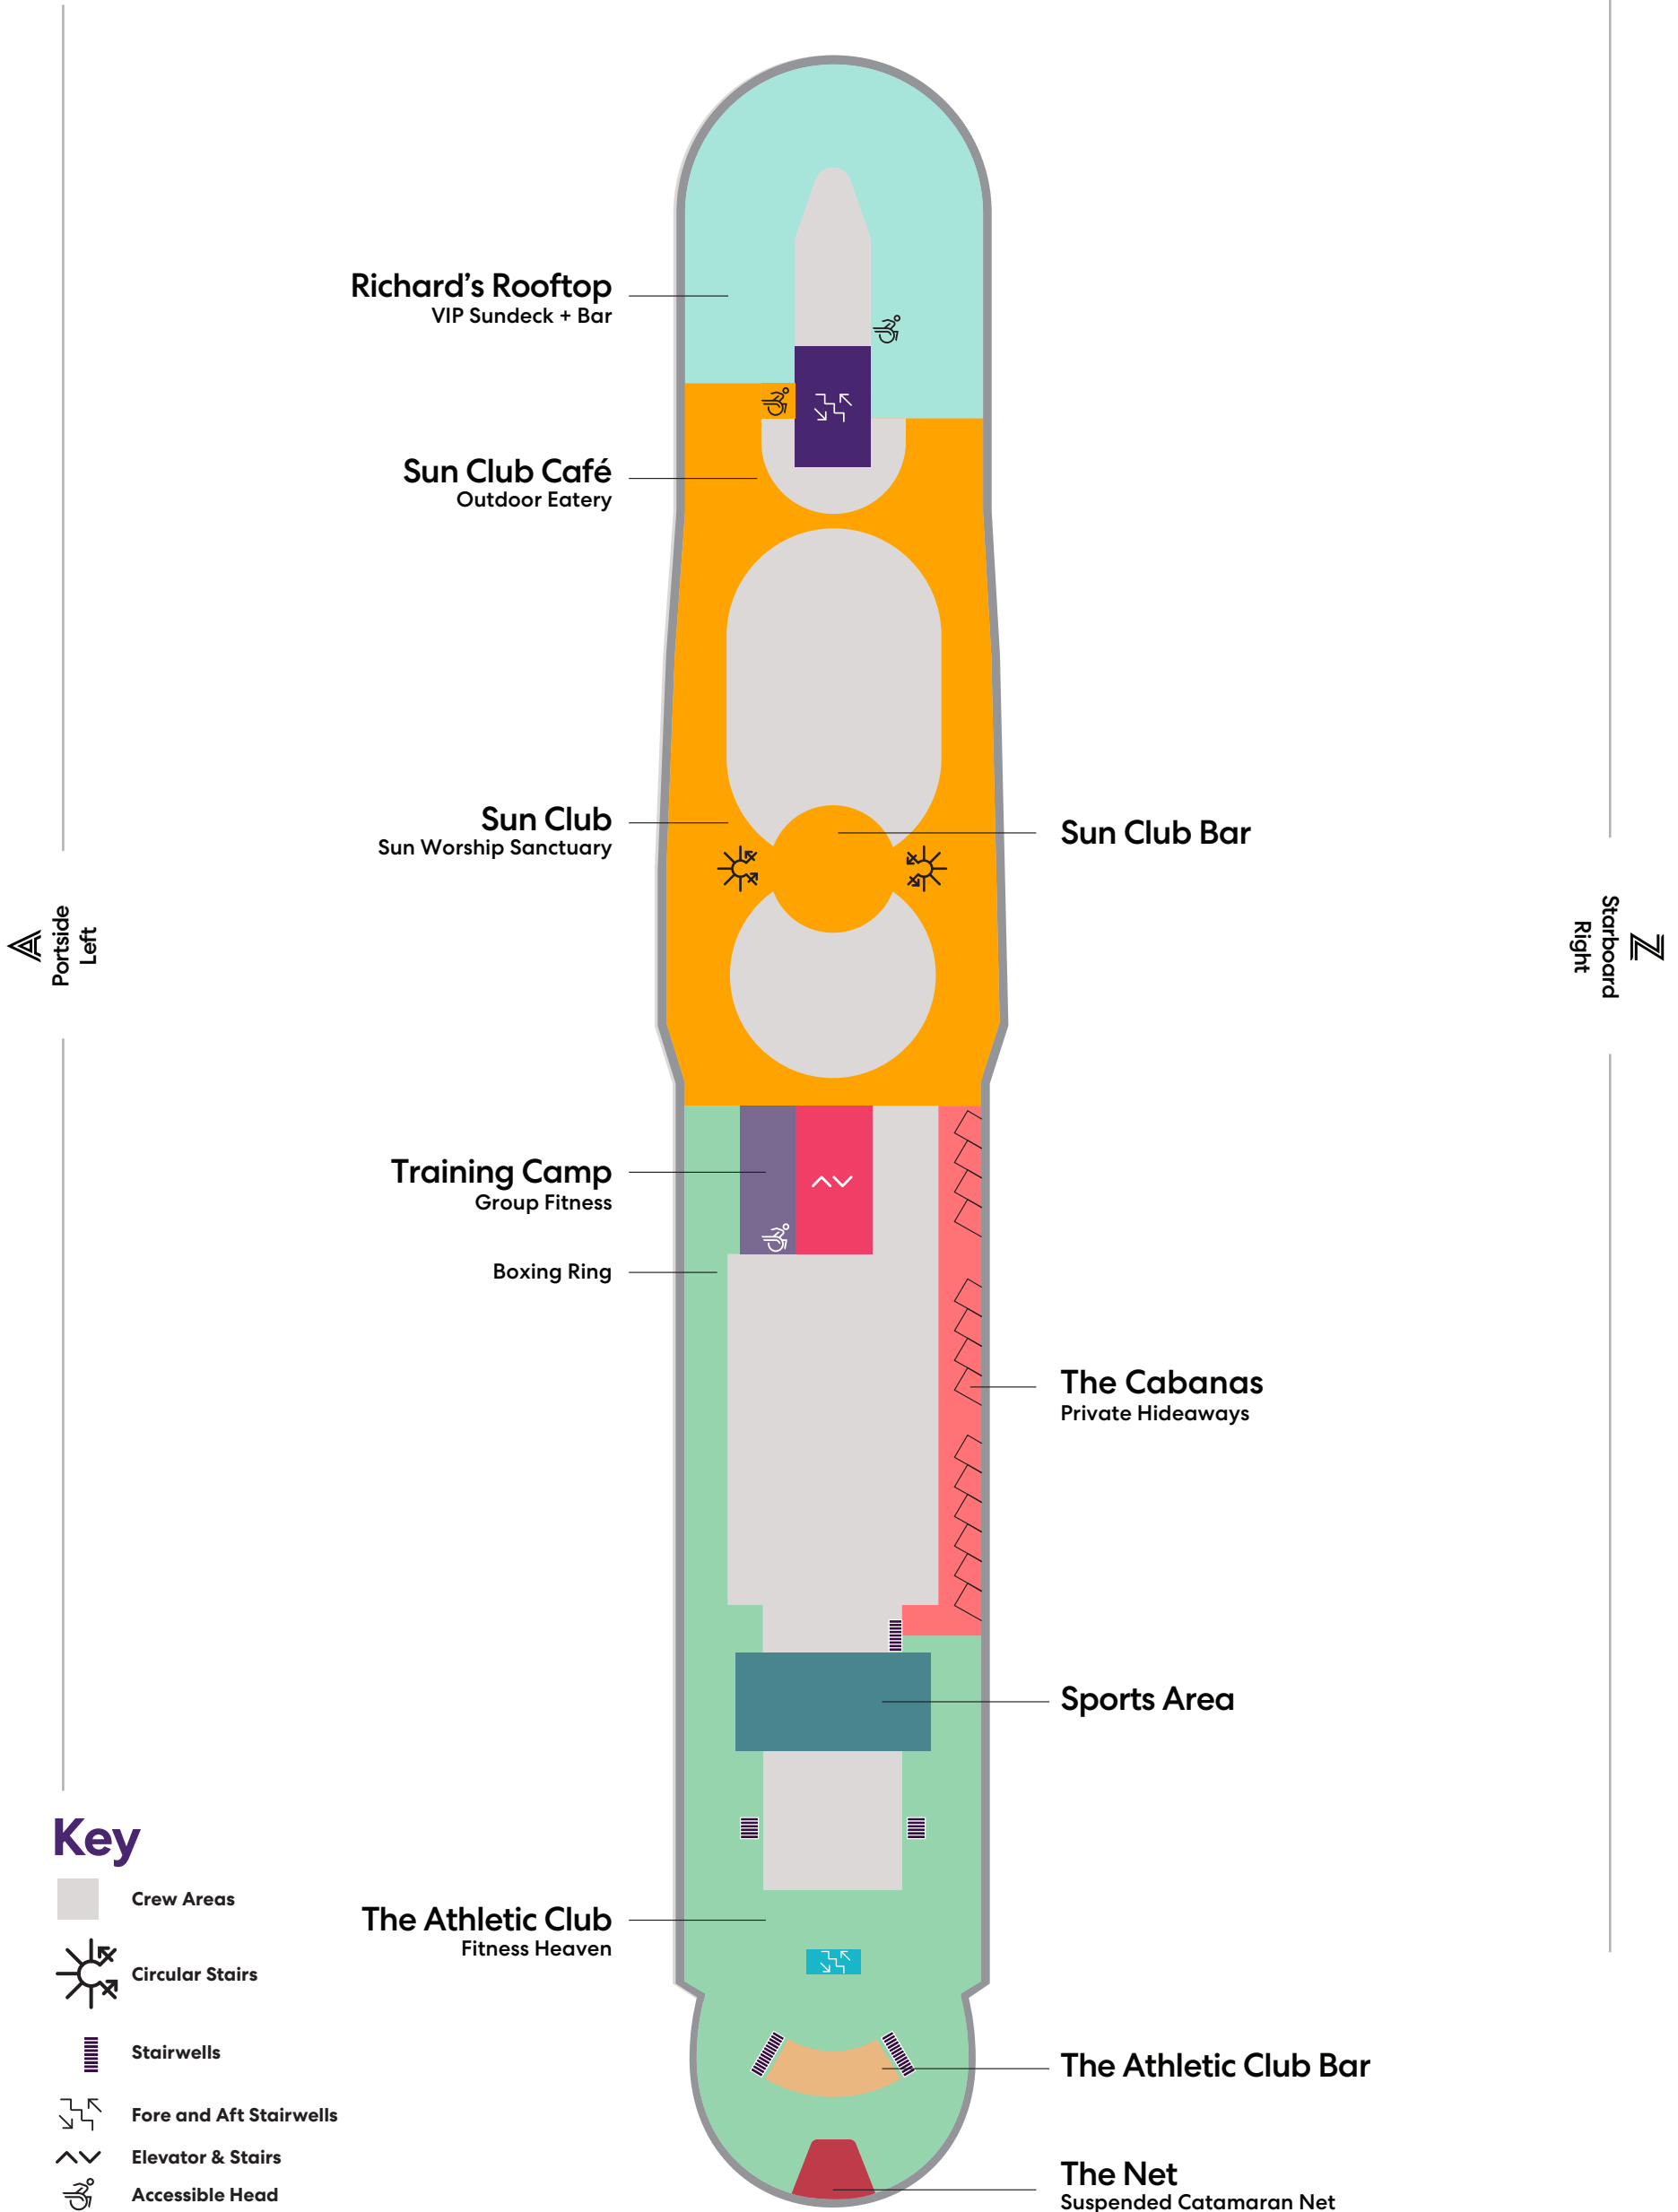

Deck

16

SCARLET LADY