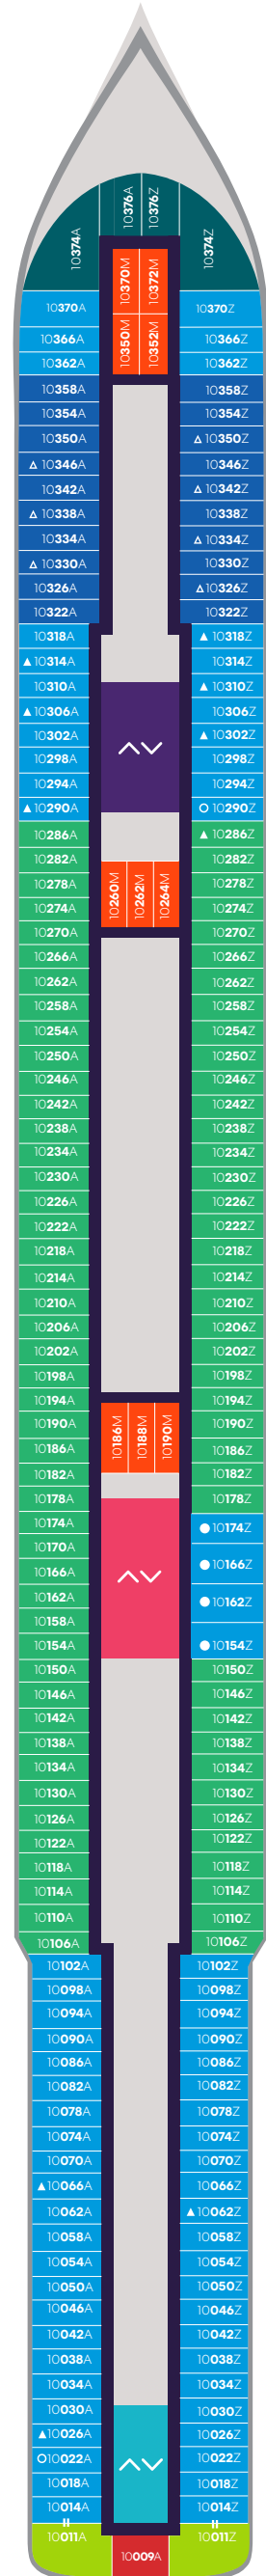

Deck

4

SCARLET LADY

A Portside Left

Z Starboard Right

Key

Sailor Areas & Corridors

Crew Areas

^v Elevator & Stairs

Deck

5

SCARLET LADY

Key

- VW The Sea View
- I1 Solo Insider
- IN The Insider
- I4 Social Insider
- Sailor Areas & Corridors
- Crew Areas
- Elevator & Stairs
- Accessible Head
- ‡** Sleeps 1
- ▲** Sleeps 3; Includes a pullman bed
- +** Sleeps 4; Includes both 2 lower beds and 2 pullmans
- Accessible cabin
- Ambulatory cabin

Deck

9

SCARLET LADY

Portside
Left

Starboard
Right

Key

- SCP Cheeky Corner Suite – Pretty Big Terrace
- SAP Sweet Aft Suite – Pretty Big Terrace
- TX XL Sea Terrace
- TC Central Sea Terrace
- TR The Sea Terrace
- VI Solo Sea View
- VW The Sea View
- IN The Insider
- Sailor Areas & Corridors
- Crew Areas
- ^v Elevator & Stairs
- ‡ Sleeps 1
- ▲ Sleeps 3; Includes a pullman bed
- △ Sleeps 3; Includes an extra lower bed
- Accessible cabin
- Ambulatory cabin
- || Connecting cabins

Deck

10

SCARLET LADY

▲ Portside
Left

▲ Starboard
Right

Key

- SCE Cheeky Corner Suite - Even Bigger Terrace
- SAE Sweet Aft Suite - Even Bigger Terrace
- TX XL Sea Terrace
- TC Central Sea Terrace
- TR The Sea Terrace
- VW The Sea View
- IN The Insider
- Sailor Areas & Corridors
- Crew Areas
- ^ v Elevator & Stairs
- ▲ Sleeps 3; Includes a pullman bed
- △ Sleeps 3; Includes an extra lower bed
- Accessible cabin
- Ambulatory cabin
- || Connecting cabins